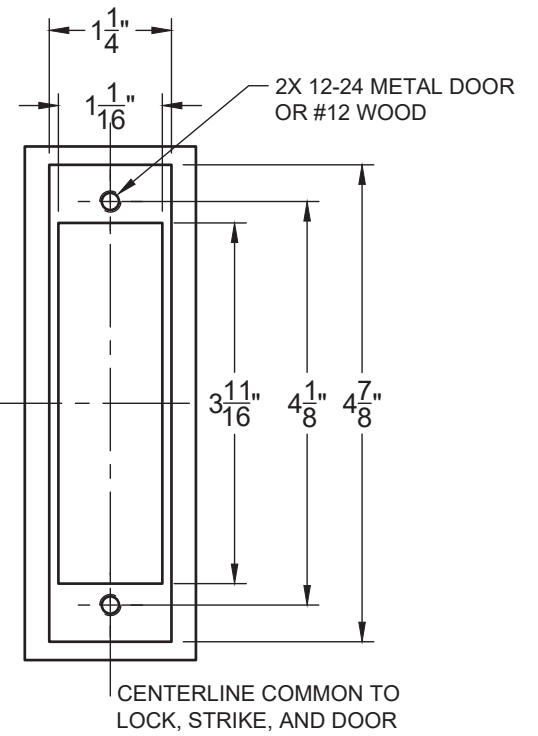

INSIDE OF DOOR

OUTSIDE OF DOOR

STRIKE

Function	A	B	C
1601	●		
1602	●	●	
1603	●		●
1604			●

X - Required Holes

Available Backsets
1"
1 1/8"
1 1/4"
1 1/2"

THE 1600 SERIES LOCKS ARE OPERABLE BY ANY STANDARD 1 5/32" DIAMETER MORTISE CYLINDER WITH ADAMS RITE MS CAM DIMENSIONED AS ABOVE

Standard 1600 Deadbolt Template
All Backsets

T-ALH.1600