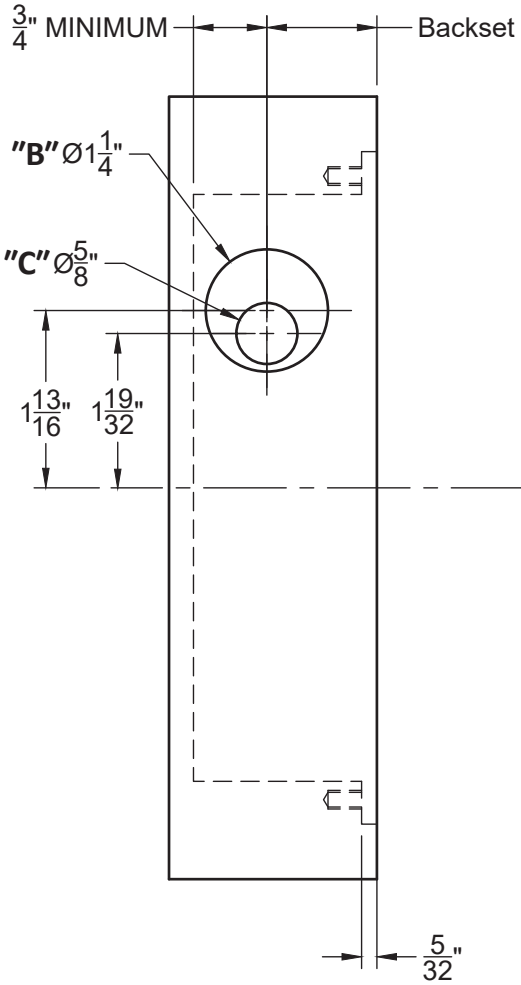

INSIDE OF DOOR

OUTSIDE OF DOOR

STRIKE

Function	A	B	C
1601	●		
1602	●	●	
1603	●		●
1604			●

X - Required Holes

Available Backsets
1"
1 1/8"
1 1/4"
1 1/2"

THE 1600 SERIES LOCKS ARE OPERABLE BY ANY STANDARD 1 5/32" DIAMETER MORTISE CYLINDER WITH ADAMS RITE MS CAM DIMENSIONED AS ABOVE

Standard 1600 Deadbolt Template
All Backsets

T-ALH.1600