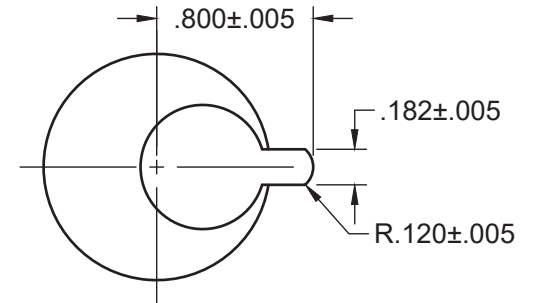

INSIDE OF DOOR

OUTSIDE OF DOOR

STRIKE

Function	A	B	C
1601	●		
1602	●	●	
1603	●		●
1604			●

X - Required Holes

Available Backsets
1"
1 1/8"
1 1/4"
1 1/2"

THE 1600 SERIES LOCKS ARE OPERABLE BY ANY STANDARD 1 5/32" DIAMETER MORTISE CYLINDER WITH ADAMS RITE MS CAM DIMENSIONED AS ABOVE

Standard 1600 Deadbolt Template
All Backsets

T-ALH.1600