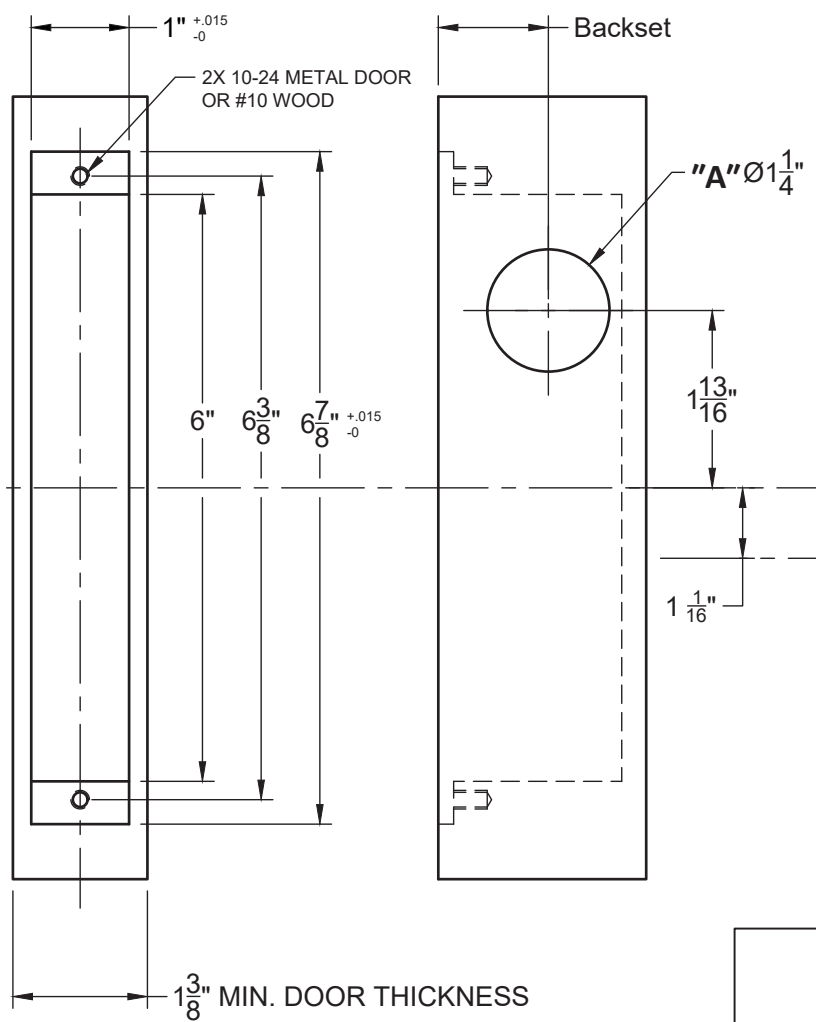

INSIDE OF DOOR

OUTSIDE OF DOOR

STRIKE

Function	A	B	C
1601	●		
1602	●	●	
1603	●		●
1604			●

X - Required Holes

Available Backsets
1"
1 1/8"
1 1/4"
1 1/2"

THE 1600 SERIES LOCKS ARE OPERABLE BY ANY STANDARD 1 5/32" DIAMETER MORTISE CYLINDER WITH ADAMS RITE MS CAM DIMENSIONED AS ABOVE

Standard 1600 Deadbolt Template
All Backsets

T-ALH.1600