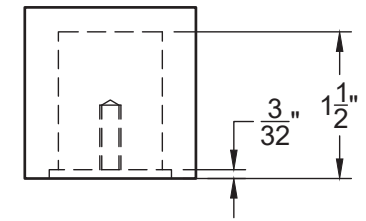

INSIDE OF DOOR

OUTSIDE OF DOOR

STRIKE

Function	A	B	C
1601	●		
1602	●	●	
1603	●		●
1604			●

X - Required Holes

Available Backsets
1"
1 1/8"
1 1/4"
1 1/2"

THE 1600 SERIES LOCKS ARE OPERABLE BY ANY STANDARD 1 5/32" DIAMETER MORTISE CYLINDER WITH ADAMS RITE MS CAM DIMENSIONED AS ABOVE

Standard 1600 Deadbolt Template
All Backsets

T-ALH.1600