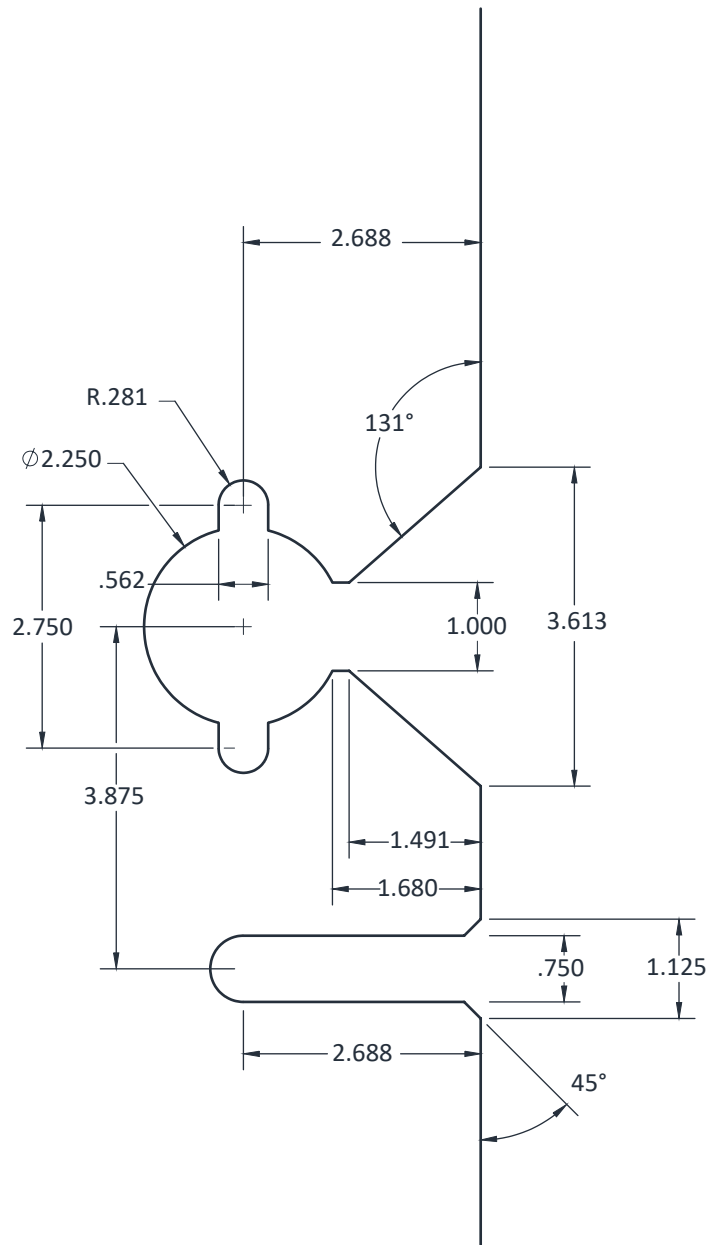

IMPORTANT NOTE:

Glass template for Glass 1/2"
thick range: .469 to 531

For use with:
G-CYL-NDE
GO-CYL-NDE
G-CYL-NDE-GPS

Note: GPS = glass patch
strike (G-CYL patch locks and
patch strikes are
prepped the same)

Standard 1/2" Glass Template for:
GO-CYL-NDE Cylindrical (vertical through-bolt)

T-ALH.GO-CYL-NDE