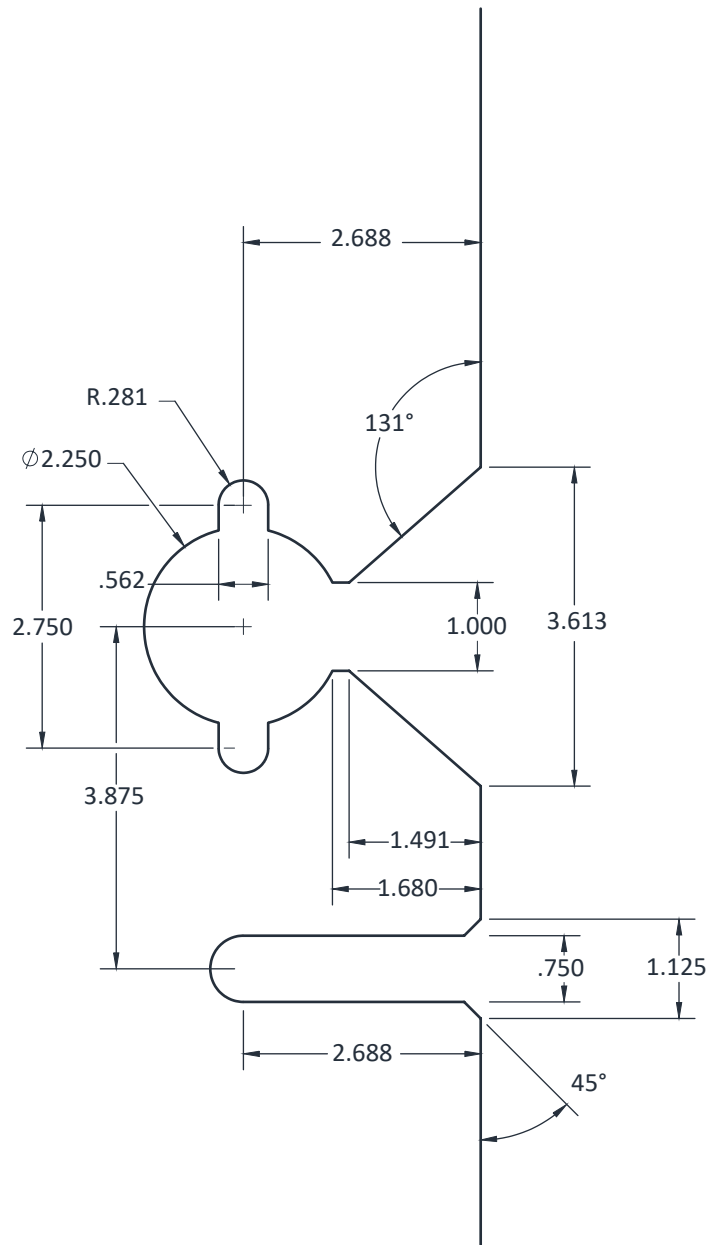

**IMPORTANT NOTE:**

Glass template for Glass ½"  
thick range: .469 to 531

For use with:  
G-CYL-NDE  
GO-CYL-NDE  
G-CYL-NDE-GPS

Note: GPS = glass patch  
strike (G-CYL patch locks and  
patch strikes are  
prepped the same)

Standard ½" Glass Template for:  
G-CYL-NDE Cylindrical (vertical through-bolt)

T-ALH.G-CYL-NDE