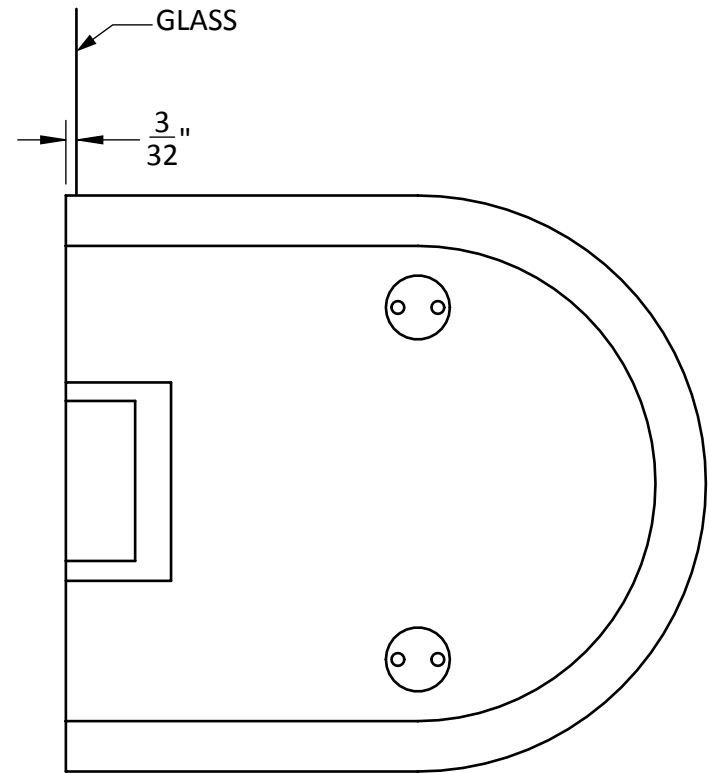

OUTSIDE VIEW

INSIDE VIEW

*Metal channel by others

G-CYL-GPS-E Electrified Glass Patch Strike

Spec.G-CYL-GPS-E