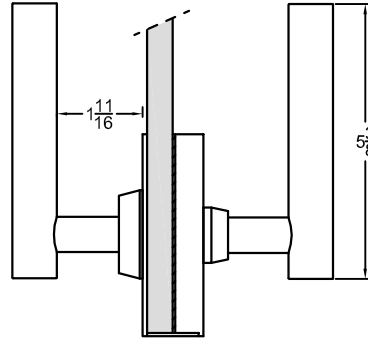

OUTSIDE
OF DOOR

INSIDE
OF DOOR

- Notes:
- See Temp #T-ALH.GO87 for glass prep information.

ACCURATE
LOCK & HARDWARE
AMERICAN CRAFTED SINCE 1972

GO8700ADL - Active Dummy
Offset Glass Patch

Spec.GO8700ADL