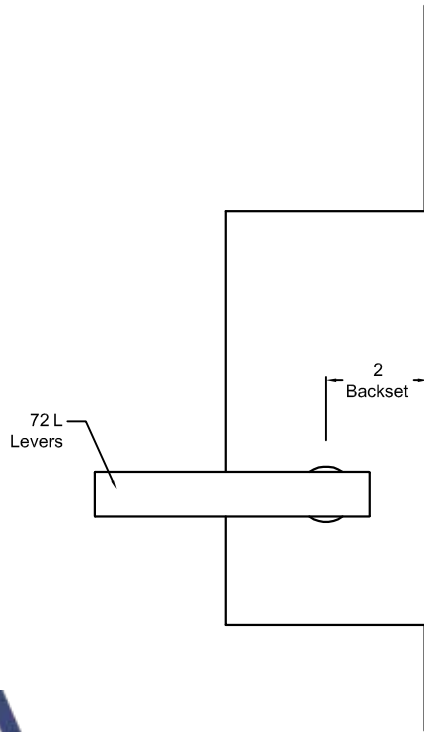

OUTSIDE
OF DOOR

INSIDE
OF DOOR

- Notes:
- See Temp #T-ALH.GO87 for glass prep information.

ACCURATE
LOCK & HARDWARE
AMERICAN CRAFTED SINCE 1972

GO8700ADL - Active Dummy
Offset Glass Patch

Spec.GO8700ADL