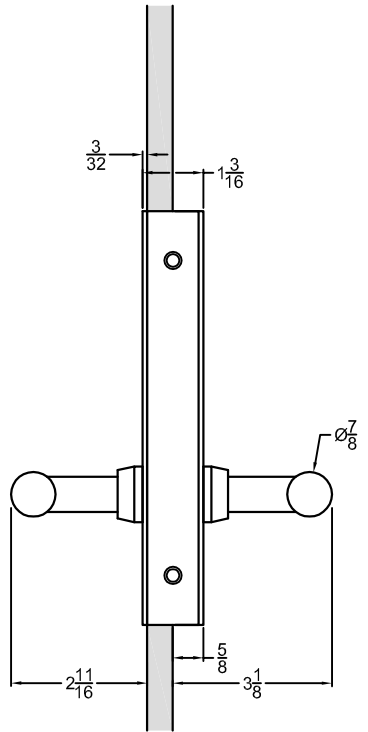

OUTSIDE
OF DOOR

INSIDE
OF DOOR

- Notes:
- See Temp #T-ALH.GO87 for glass prep information.

ACCURATE
LOCK & HARDWARE
AMERICAN CRAFTED SINCE 1972

GO8700ADL - Active Dummy
Offset Glass Patch

Spec.GO8700ADL