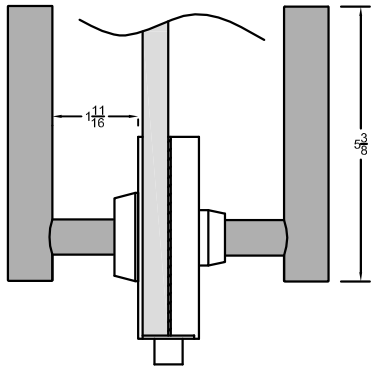

**OUTSIDE  
OF DOOR**

**INSIDE  
OF DOOR**

**ACCURATE**  
LOCK & HARDWARE  
AMERICAN CRAFTED SINCE 1972

Notes:  
• See Temp #T-ALH.G087 for glass prep information.

GO8701 - Deadlock Offset Glass Patch

Spec.GO8701