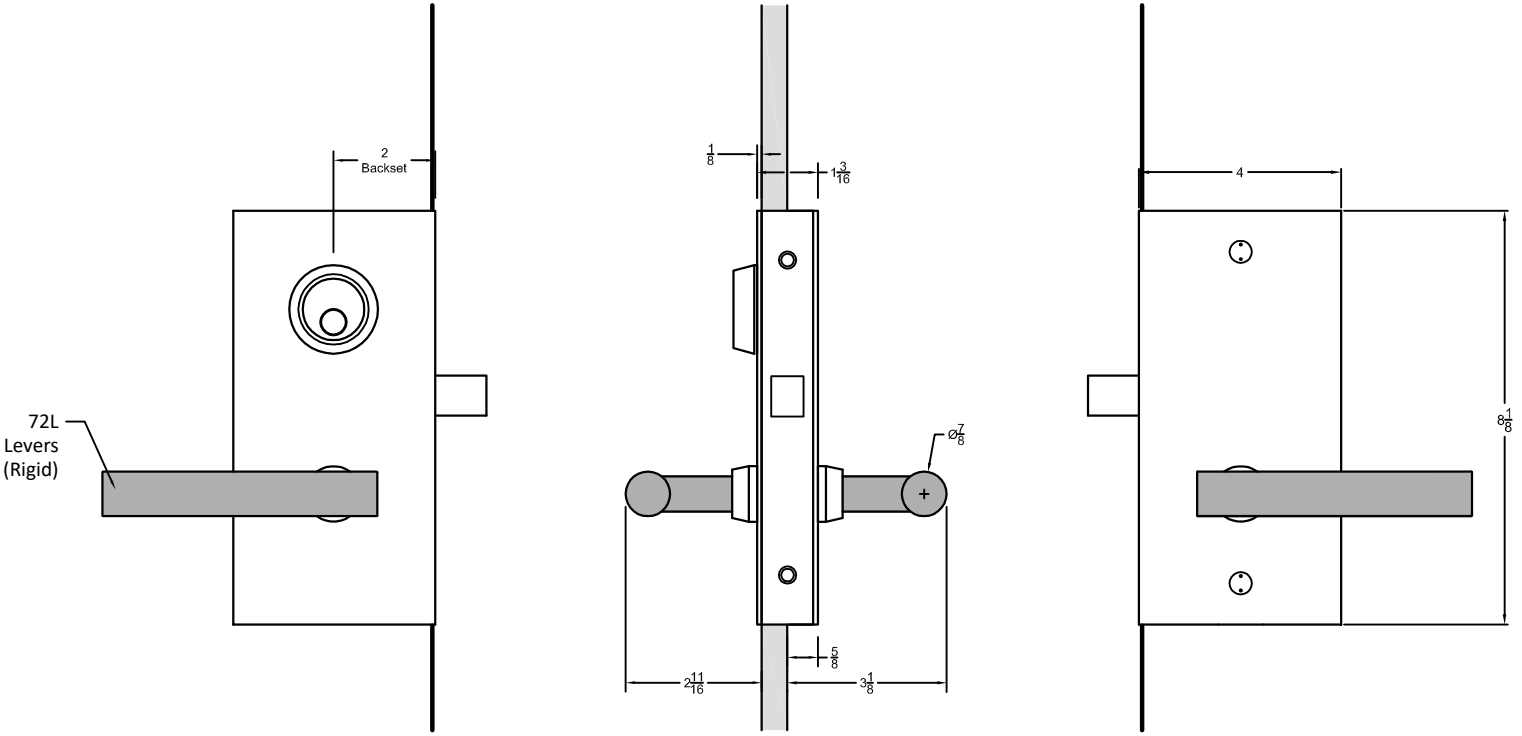

**OUTSIDE  
OF DOOR**

**INSIDE  
OF DOOR**

**ACCURATE**  
LOCK & HARDWARE  
AMERICAN CRAFTED SINCE 1972

Notes:  
• See Temp #T-ALH.G087 for glass prep information.

GO8701 - Deadlock Offset Glass Patch

Spec.GO8701