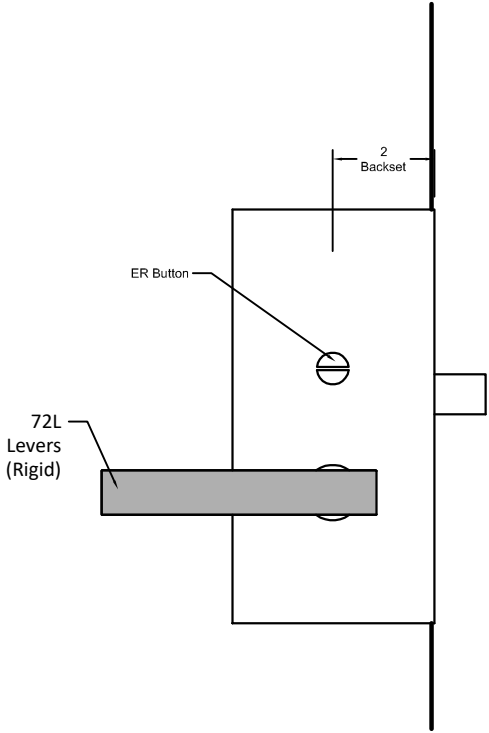

OUTSIDE
OF DOOR

INSIDE
OF DOOR

LH Shown

Notes:

- See Temp #T-ALH.G087 for glass prep Information.

GO8705 - Deadlock Offset Glass Patch

Spec.GO8705