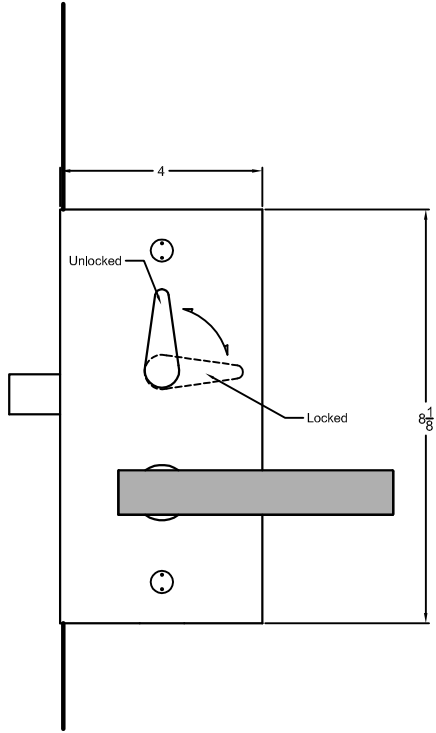

OUTSIDE
OF DOOR

INSIDE
OF DOOR

LH Shown

Notes:

- See Temp #T-ALH.G087 for glass prep Information.

GO8705 - Deadlock Offset Glass Patch

Spec.GO8705