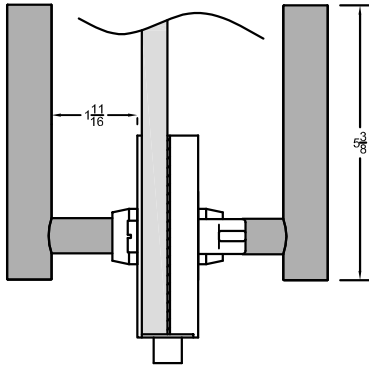

OUTSIDE
OF DOOR

INSIDE
OF DOOR

LH Shown

Notes:

- See Temp #T-ALH.G087 for glass prep Information.

GO8705 - Deadlock Offset Glass Patch

Spec.GO8705