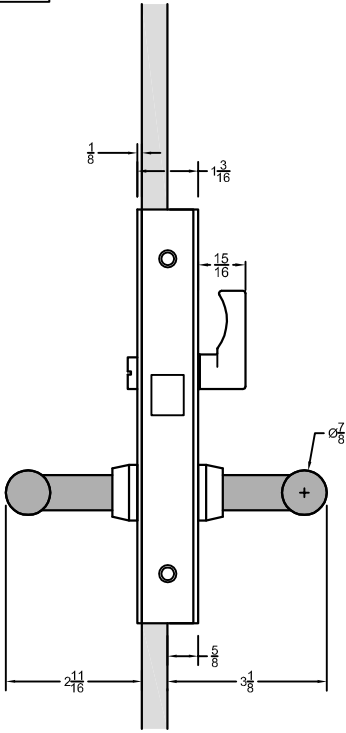

OUTSIDE
OF DOOR

INSIDE
OF DOOR

LH Shown

Notes:

- See Temp #T-ALH.G087 for glass prep Information.

GO8705 - Deadlock Offset Glass Patch

Spec.GO8705