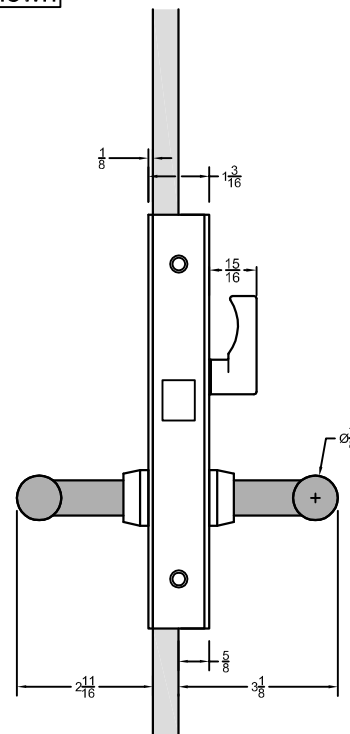

OUTSIDE
OF DOOR

INSIDE
OF DOOR

LH Shown

- Notes:
- See Temp #T-ALH.G087 for glass prep information.

GO8704 - Deadlock Offset Glass Patch

Spec.GO8704