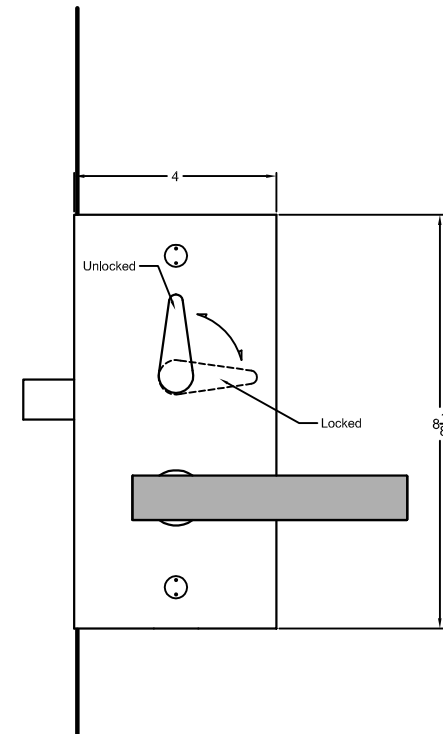

OUTSIDE
OF DOOR

INSIDE
OF DOOR

LH Shown

- Notes:
- See Temp #T-ALH.G087 for glass prep information.

GO8704 - Deadlock Offset Glass Patch

Spec.GO8704