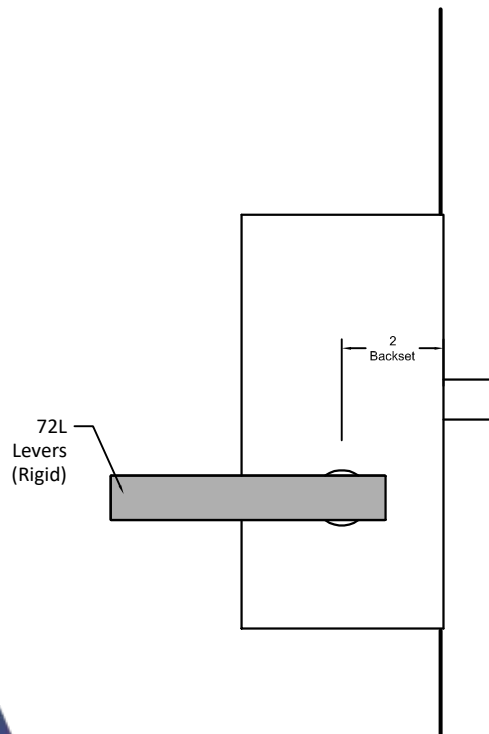

OUTSIDE
OF DOOR

INSIDE
OF DOOR

LH Shown

- Notes:
- See Temp #T-ALH.G087 for glass prep information.

GO8704 - Deadlock Offset Glass Patch

Spec.GO8704