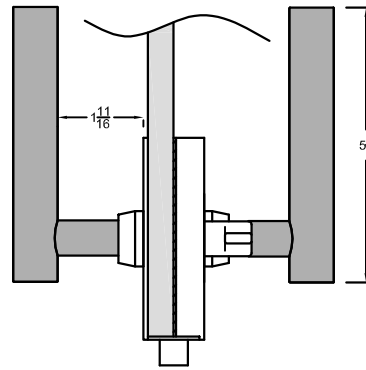

OUTSIDE
OF DOOR

INSIDE
OF DOOR

LH Shown

- Notes:
- See Temp #T-ALH.G087 for glass prep information.

GO8704 - Deadlock Offset Glass Patch

Spec.GO8704