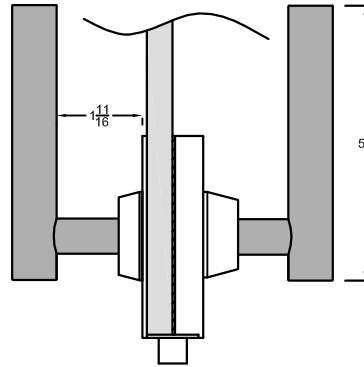

**OUTSIDE
OF DOOR**

**INSIDE
OF DOOR**

ACCURATE
LOCK & HARDWARE
AMERICAN CRAFTED SINCE 1972

- Notes:
- See Temp #T-ALH.G087 for glass prep information.

GO8702 - Deadlock Offset Glass Patch

Spec.GO8702