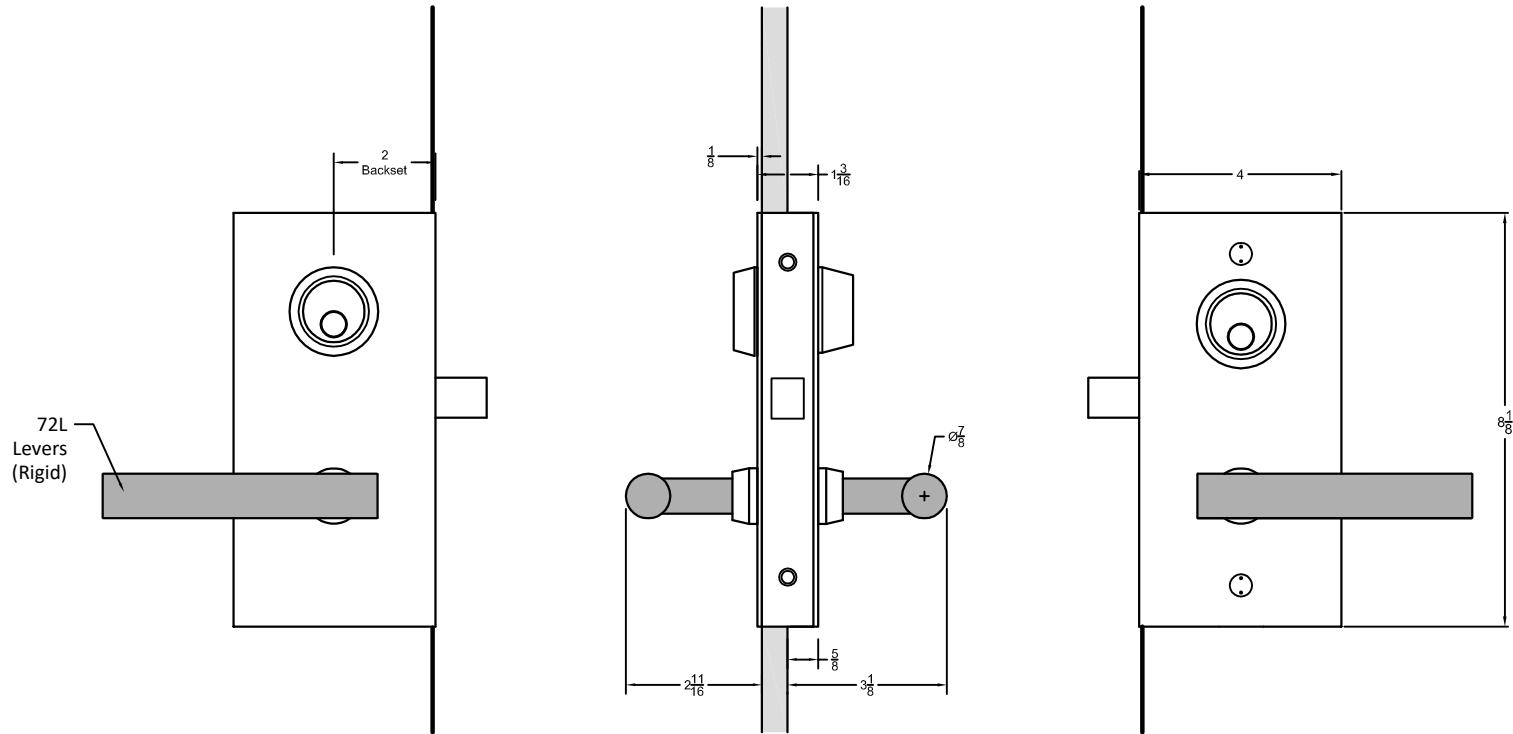

**OUTSIDE
OF DOOR**

**INSIDE
OF DOOR**

ACCURATE
LOCK & HARDWARE
AMERICAN CRAFTED SINCE 1972

- Notes:
- See Temp #T-ALH.G087 for glass prep information.

GO8702 - Deadlock Offset Glass Patch

Spec.GO8702