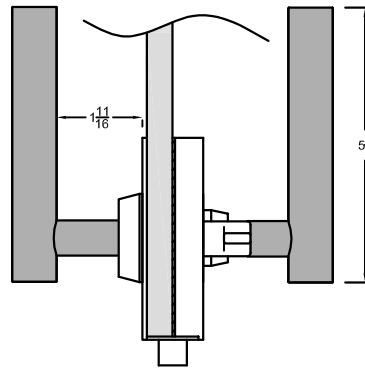

OUTSIDE
OF DOOR

INSIDE
OF DOOR

LH Shown

Notes:
• See Temp #T-ALH.G087 for glass prep information.

ACCURATE
LOCK & HARDWARE
AMERICAN CRAFTED SINCE 1972

GO8703 - Deadlock Offset Glass Patch

Spec.GO8703