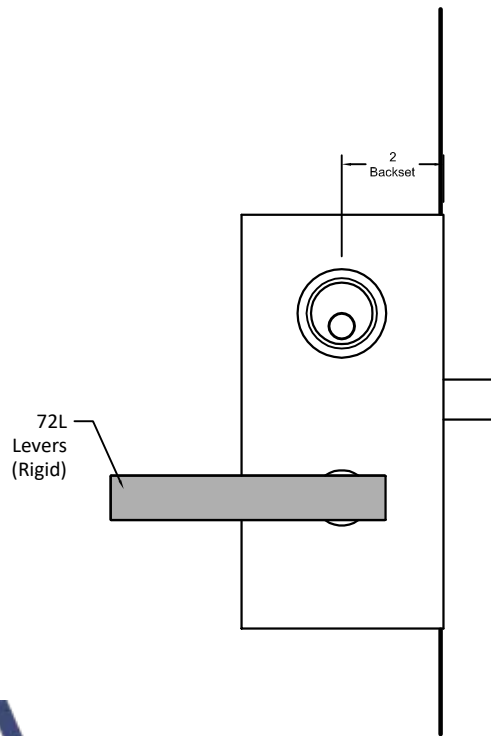

OUTSIDE
OF DOOR

INSIDE
OF DOOR

LH Shown

Notes:
• See Temp #T-ALH.G087 for glass prep information.

ACCURATE
LOCK & HARDWARE
AMERICAN CRAFTED SINCE 1972

GO8703 - Deadlock Offset Glass Patch

Spec.GO8703