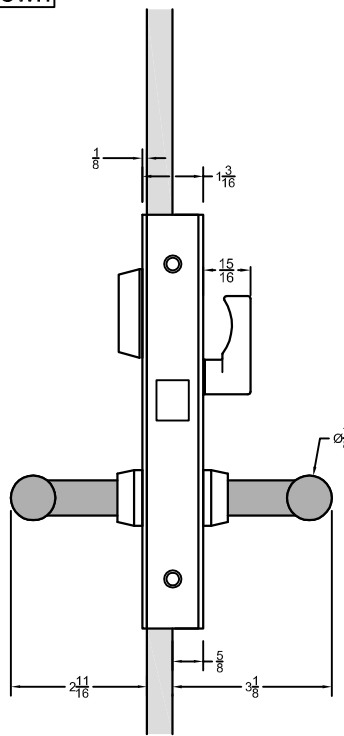

OUTSIDE
OF DOOR

INSIDE
OF DOOR

LH Shown

Notes:
• See Temp #T-ALH.G087 for glass prep information.

ACCURATE
LOCK & HARDWARE
AMERICAN CRAFTED SINCE 1972

GO8703 - Deadlock Offset Glass Patch

Spec.GO8703