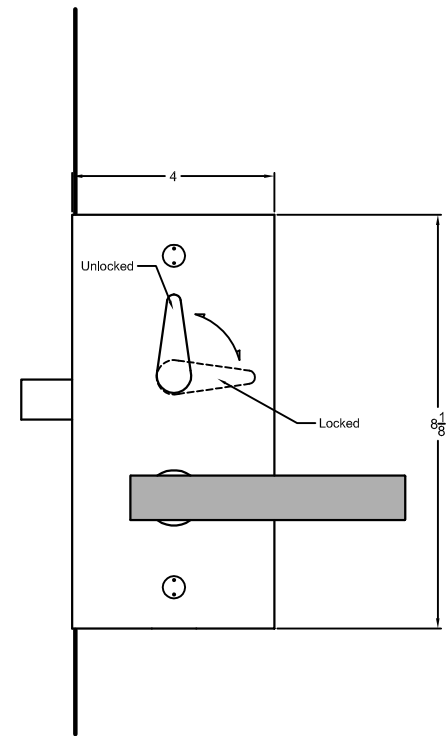

OUTSIDE
OF DOOR

INSIDE
OF DOOR

LH Shown

Notes:
• See Temp #T-ALH.G087 for glass prep information.

ACCURATE
LOCK & HARDWARE
AMERICAN CRAFTED SINCE 1972

GO8703 - Deadlock Offset Glass Patch

Spec.GO8703