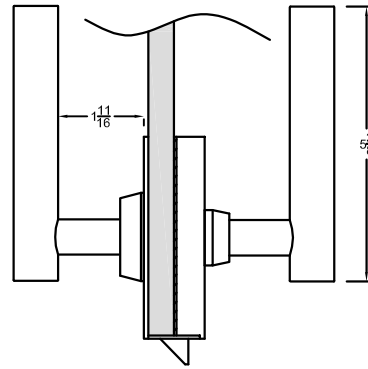

OUTSIDE  
OF DOOR

INSIDE  
OF DOOR

LH Shown

OUTSIDE key pulls back  
the latch when outside  
lever is locked  
w/ the stop toggle

72 L  
Levers

2  
Backset

OUTSIDE lever  
remains unlocked  
until the stop toggle  
is "pressed"  
to the closed or  
locked position

ACCURATE  
LOCK & HARDWARE  
AMERICAN CRAFTED SINCE 1972

Notes:

- See Temp #T-ALH.G087 for glass prep Information.

G08756 - Office Door Offset Glass Patch

Spec.G08756