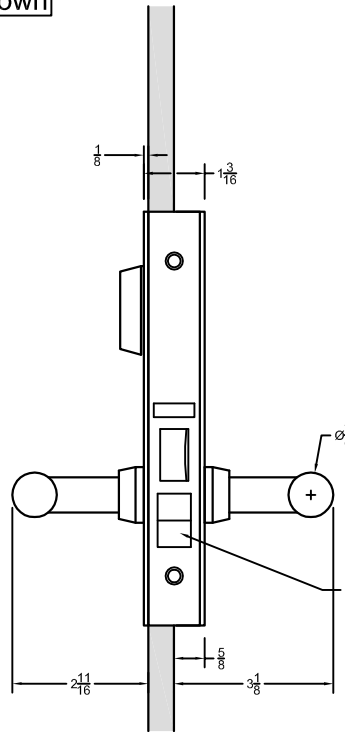

OUTSIDE  
OF DOOR

INSIDE  
OF DOOR

LH Shown

OUTSIDE key pulls back  
the latch when outside  
lever is locked  
w/ the stop toggle

72 L  
Levers

2  
Backset

OUTSIDE lever  
remains unlocked  
until the stop toggle  
is "pressed"  
to the closed or  
locked position

ACCURATE  
LOCK & HARDWARE  
AMERICAN CRAFTED SINCE 1972

Notes:

- See Temp #T-ALH.G087 for glass prep Information.

G08756 - Office Door Offset Glass Patch

Spec.G08756