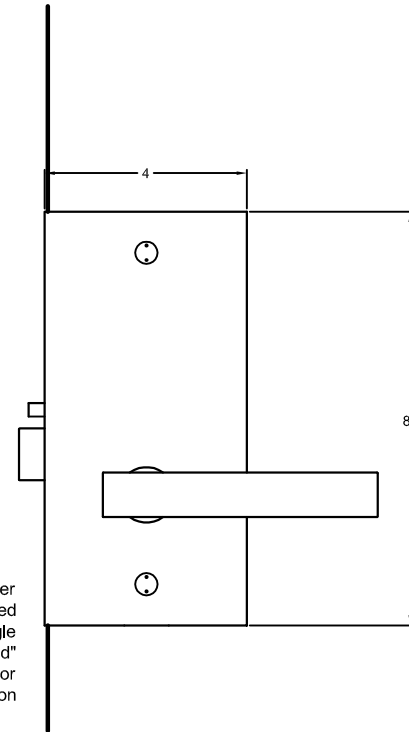

OUTSIDE  
OF DOOR

INSIDE  
OF DOOR

LH Shown

OUTSIDE key pulls back  
the latch when outside  
lever is locked  
w/ the stop toggle

72 L  
Levers

2  
Backset

OUTSIDE lever  
remains unlocked  
until the stop toggle  
is "pressed"  
to the closed or  
locked position

ACCURATE  
LOCK & HARDWARE  
AMERICAN CRAFTED SINCE 1972

Notes:

- See Temp #T-ALH.G087 for glass prep Information.

G08756 - Office Door Offset Glass Patch

Spec.G08756