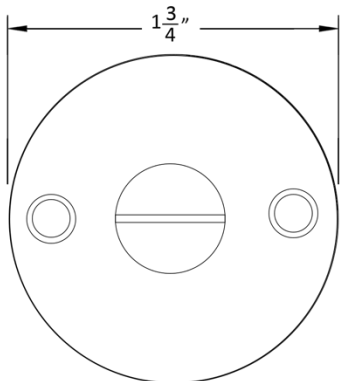

Accessories

7200ER Emergency Release Trim