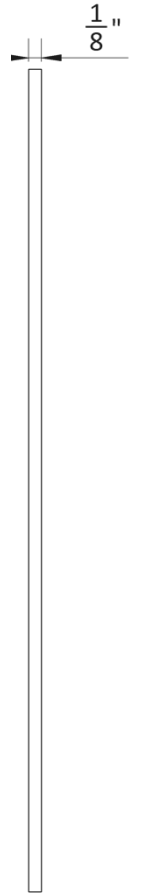

Accurate Escutcheons: 1E

* Dimensions may vary depending on trim

* Dimensions may vary depending on trim