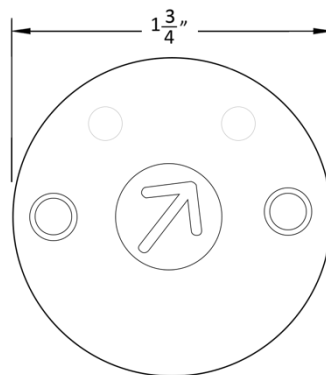

4R ROSE

Accessories

GF1106 thumb turn

7200ADA thumb turn

Accessories

7200ER Emergency Release Trim

7200ER Emergency Release Trim with Occupancy Indicator

Accessories

7200Ci Cylinder indicator

7200SCi Cylinder indicator

Accurate Escutcheons: 1E

1E-C
Cylinder
Cutout

1E-E
Coin emergency
release

Accurate Escutcheons: 1E

* Dimensions may vary depending on trim

1E-Ci
Cylinder
Cutout with
indicator

* Dimensions may vary depending on trim

1E-Oi
Coin emergency
release with
indicator

Accurate Escutcheons: 1E

1E-T
Thumb Turn

* Dimensions may vary depending on trim

1E-B
Blank

* Dimensions may vary depending on trim