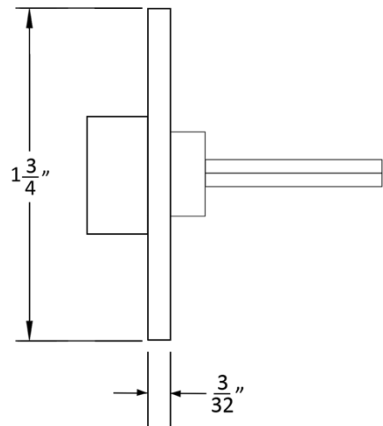

4R ROSE

Accessories

GF1106 thumb turn

7200ADA thumb turn

Accessories

7200ER Emergency Release Trim

7200ER Emergency Release Trim with Occupancy Indicator

Accessories

7200Ci Cylinder indicator

7200SCi Cylinder indicator

Accurate Escutcheons: 1E

1E-C
Cylinder
Cutout

1E-E
Coin emergency
release

Accurate Escutcheons: 1E

* Dimensions may vary depending on trim

1E-Ci
Cylinder
Cutout with
indicator