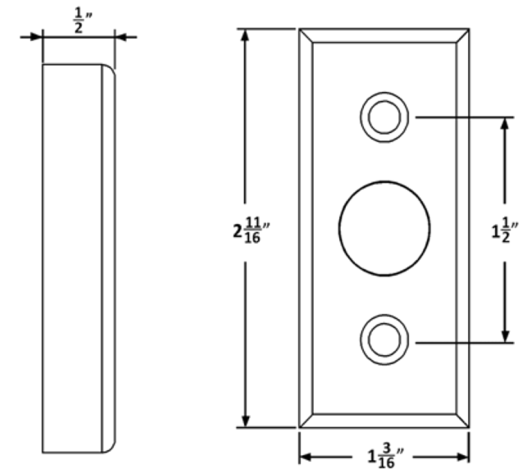

Accurate Rose Options

COMPATIBLE WITH ALL ACCURATE LEVERS

SILENTPAC™ LEVER DAMPENING DISC CAN BE SPECIFIED WITH THE 1R ROSE VISIT SILENTPACSOLUTIONS.COM

4R ROSE