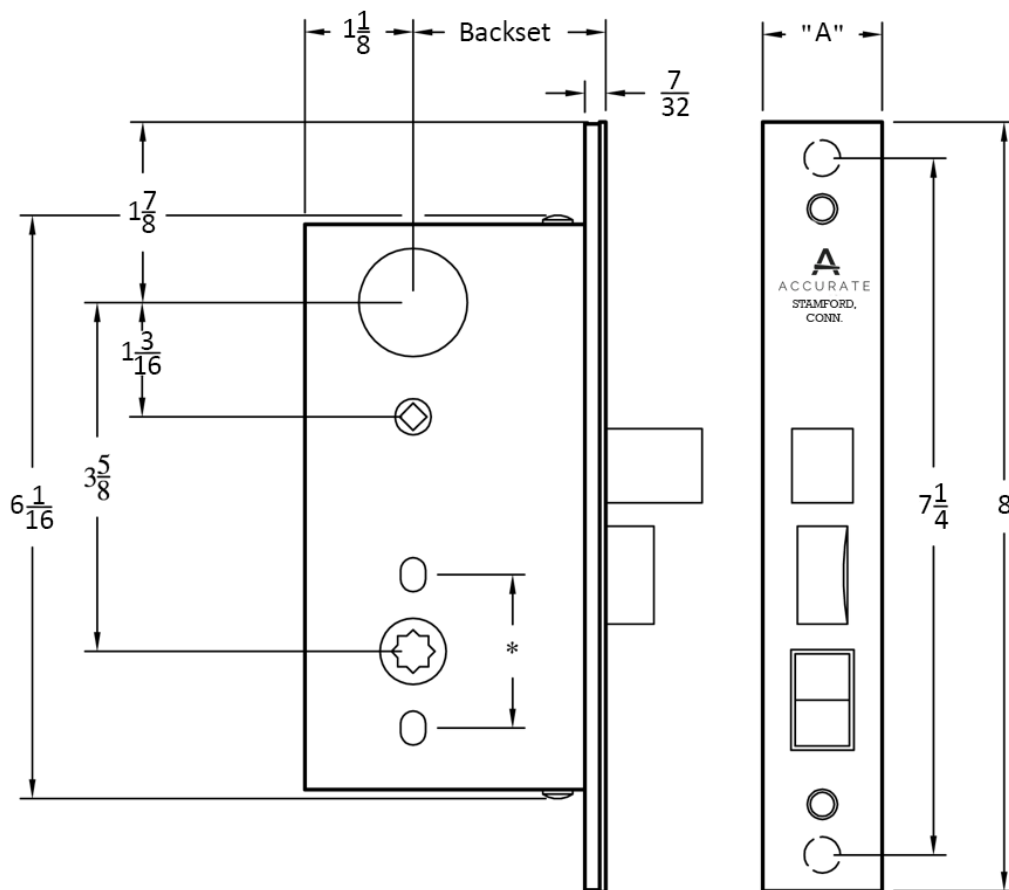

8848UL ENTRY LOCK

** Please call for assistance when using escutcheons*

8700UL/8800UL Series: Technical Details

BACKSET: 1 3/4", 2", 2 1/4"

A: 8800UL Series - 1 1/4"
8700UL Series - 1"

* To accommodate through-bolting 1 1/2" to 1 11/16" center to center