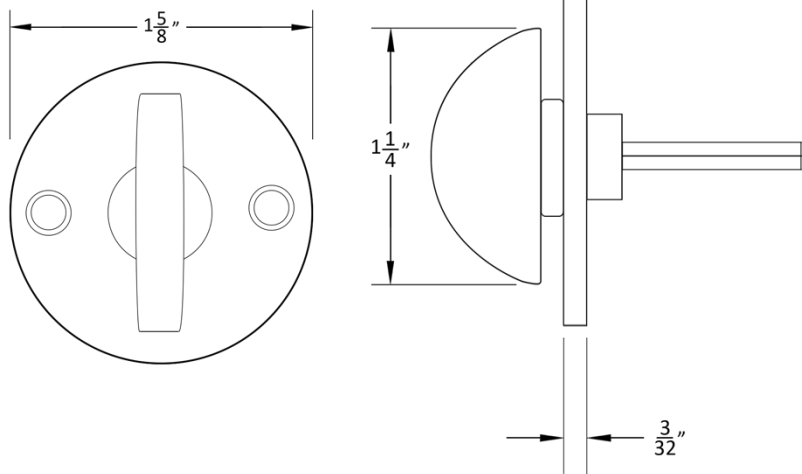

Accessories

GF1106 thumb turn