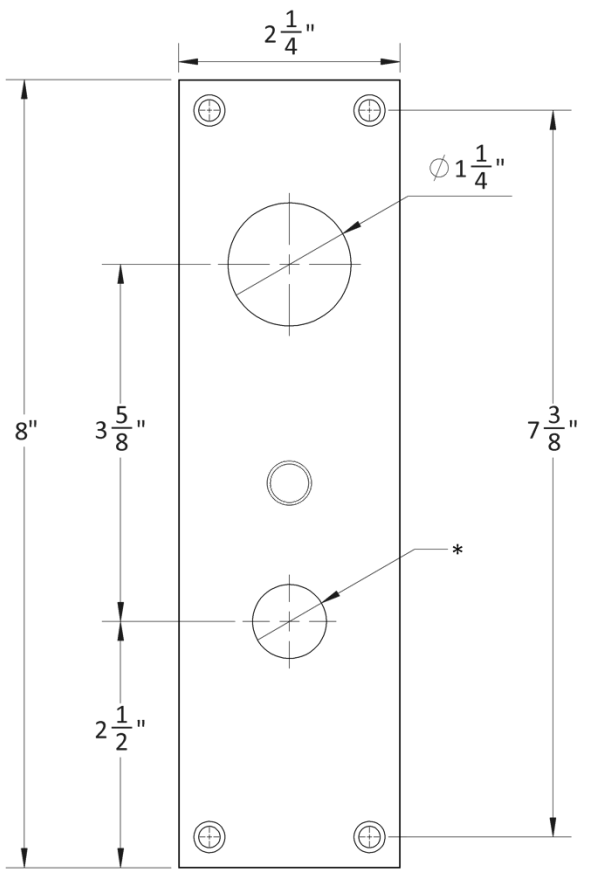

7200Ci Cylinder indicator

7200SCi Cylinder indicator

Accurate Escutcheons: 1E

1E-C
Cylinder
Cutout

1E-E
Coin emergency
release

Accurate Escutcheons: 1E

* Dimensions may vary depending on trim

1E-Ci
Cylinder
Cutout with
indicator

* Dimensions may vary depending on trim

1E-Oi
Coin emergency
release with
indicator

Accurate Escutcheons: 1E

1E-T
Thumb Turn

* Dimensions may vary depending on trim

1E-B
Blank

* Dimensions may vary depending on trim