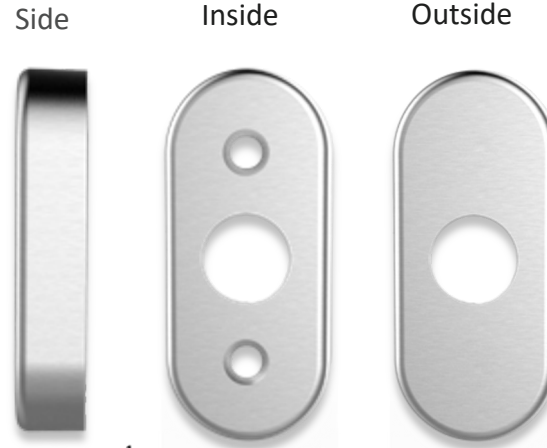

Outside lever always **rigid**.

Auxiliary latch deadlocks latch bolt.

Accurate Lever Trim

18L LEVER

19L LEVER

20L LEVER

Accurate Lever Trim

21L LEVER

29L LEVER

39L LEVER

72L LEVER

Accurate Rose Options

COMPATIBLE WITH ALL ACCURATE LEVERS

1R ROSE

SILENTPAC™ LEVER DAMPENING DISC CAN BE SPECIFIED WITH THE 1R ROSE VISIT SILENTPACSOLUTIONS.COM

2R ROSE