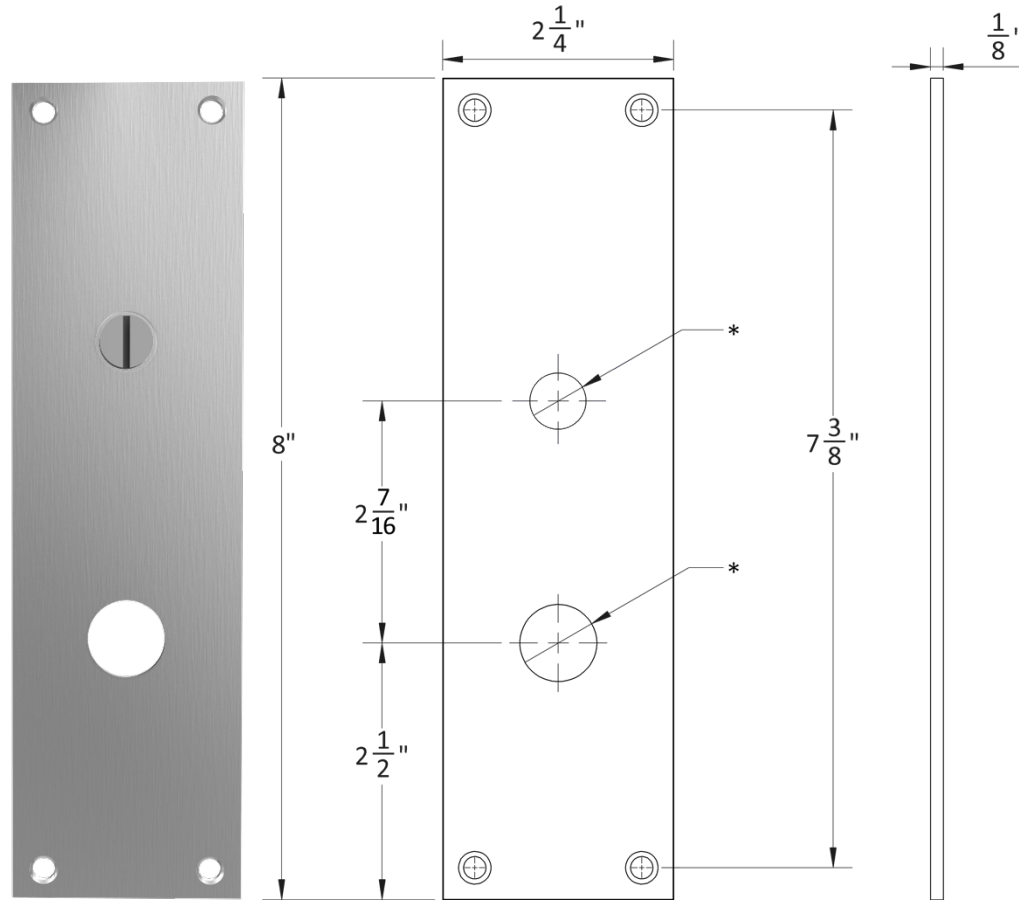

7200Ci Cylinder indicator

7200SCi Cylinder indicator

Accurate Escutcheons: 1E

1E-C
Cylinder
Cutout

1E-E
Coin emergency
release

Accurate Escutcheons: 1E

* Dimensions may vary depending on trim

1E-Ci
Cylinder
Cutout with
indicator

* Dimensions may vary depending on trim

1E-Oi
Coin emergency
release with
indicator

Accurate Escutcheons: 1E

1E-T
Thumb Turn

* Dimensions may vary depending on trim

1E-B
Blank

* Dimensions may vary depending on trim