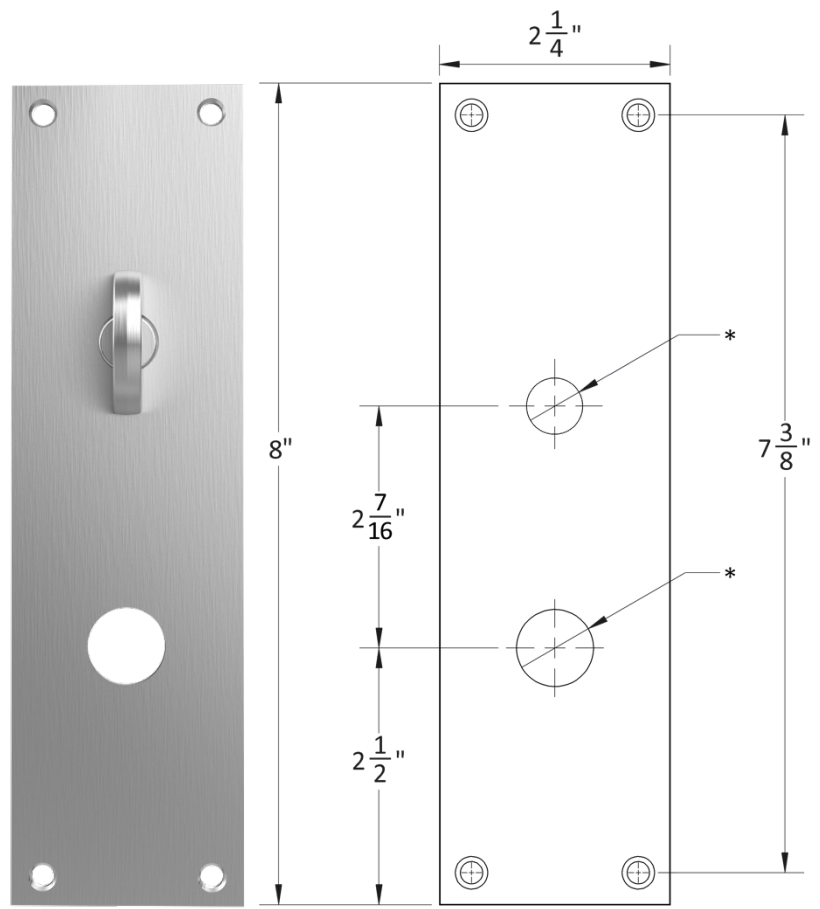

7200Ci Cylinder indicator

7200SCi Cylinder indicator

Accurate Escutcheons: 1E

1E-C
Cylinder
Cutout

1E-E
Coin emergency
release

Accurate Escutcheons: 1E

* Dimensions may vary depending on trim

1E-Ci
Cylinder
Cutout with
indicator

* Dimensions may vary depending on trim

1E-Oi
Coin emergency
release with
indicator

Accurate Escutcheons: 1E

1E-T
Thumb Turn

* Dimensions may vary depending on trim

1E-B
Blank

* Dimensions may vary depending on trim