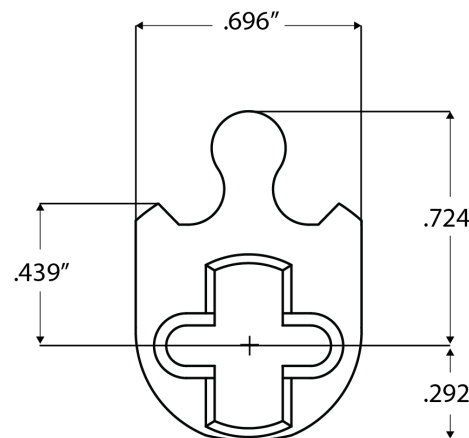

DEADBOLT: Brass, 1" throw. (Other throw sizes available as a custom order. Please call for assistance.)

STRIKE: 4 7/8" ASA

HUBS: Available in different sizes to be compatible with various trims.

THUMB TURN HUB: 3/16" (5mm) on the diamond

* Dimensions may vary depending on trim

1E-Oi
Coin emergency
release with
indicator

Accurate Escutcheons: 1E

1E-T
Thumb Turn

* Dimensions may vary depending on trim

1E-B
Blank

* Dimensions may vary depending on trim

HOW TO SPECIFY

HANDING

FINISHES

GROUP 1: US4, US4NL, US32D, US26D

GROUP 2: US3, US3NL, US26, US32, US9, US10, US10B, US14, US15, US19

GROUP 3: BN, BB, TN, TB, DURO, ESN, US15A, US5

To view example of finishes visit: [Accurate Finishes](#)