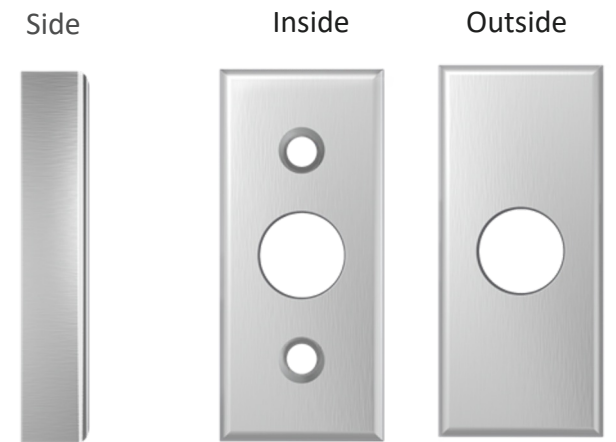

Accurate Rose Options

COMPATIBLE WITH ALL ACCURATE LEVERS

SILENTPAC™ LEVER DAMPENING DISC CAN BE SPECIFIED WITH THE 1R ROSE VISIT SILENTPACSOLUTIONS.COM

4R ROSE