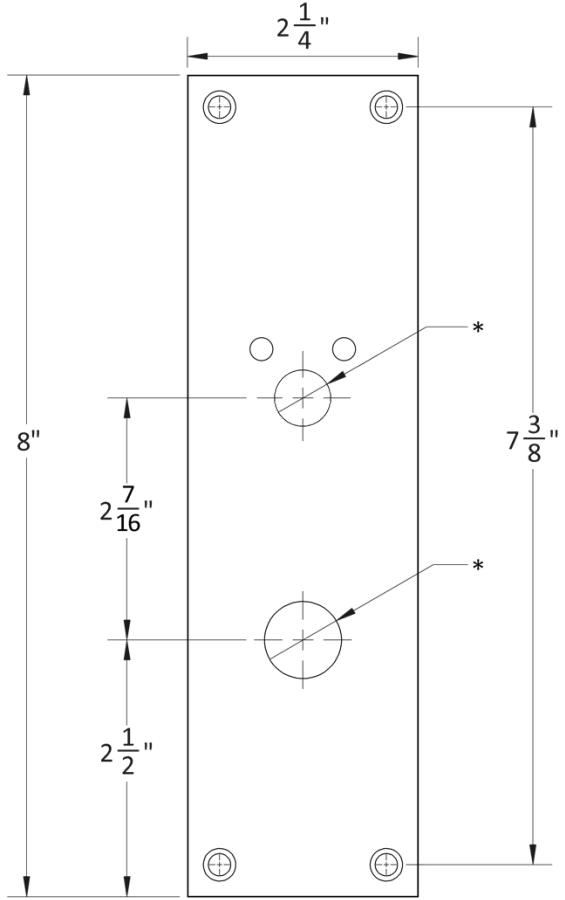

7200Ci Cylinder indicator

7200SCi Cylinder indicator

Accurate Escutcheons: 1E

1E-C
Cylinder
Cutout

1E-E
Coin emergency
release

Accurate Escutcheons: 1E

* Dimensions may vary depending on trim

1E-Ci
Cylinder
Cutout with
indicator

* Dimensions may vary depending on trim

1E-Oi
Coin emergency
release with
indicator

Accurate Escutcheons: 1E

1E-T
Thumb Turn

* Dimensions may vary depending on trim

1E-B
Blank

* Dimensions may vary depending on trim