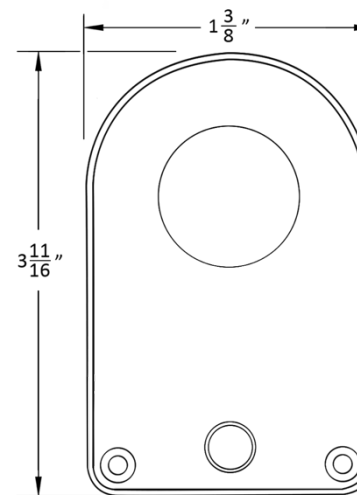

DEADBOLT: Brass, 1" throw. (Other throw sizes available as a custom order. Please call for assistance.)

STRIKE: 4 7/8" ASA

HUBS: Available in different sizes to be compatible with various trims.

THUMB TURN HUB: 3/16" (5mm) on the diamond

7200Ci Cylinder indicator

7200SCi Cylinder indicator

Accurate Escutcheons: 1E

1E-C
Cylinder
Cutout

1E-E
Coin emergency
release

Accurate Escutcheons: 1E

* Dimensions may vary depending on trim

1E-Ci
Cylinder
Cutout with
indicator