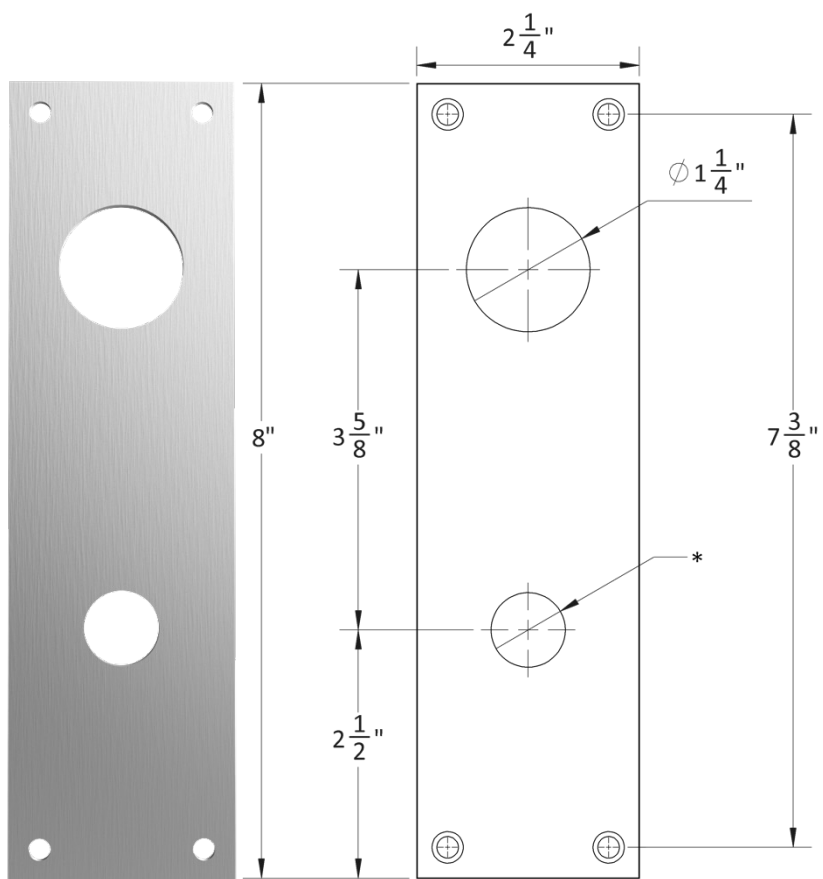

4R ROSE

Accessories

GF1106 thumb turn

7200ADA thumb turn

Accessories

7200ER Emergency Release Trim

7200ER Emergency Release Trim with Occupancy Indicator

Accessories

7200Ci Cylinder indicator

7200SCi Cylinder indicator

Accurate Escutcheons: 1E

1E-C
Cylinder
Cutout

1E-E
Coin emergency
release

Accurate Escutcheons: 1E

* Dimensions may vary depending on trim

1E-Ci
Cylinder
Cutout with
indicator