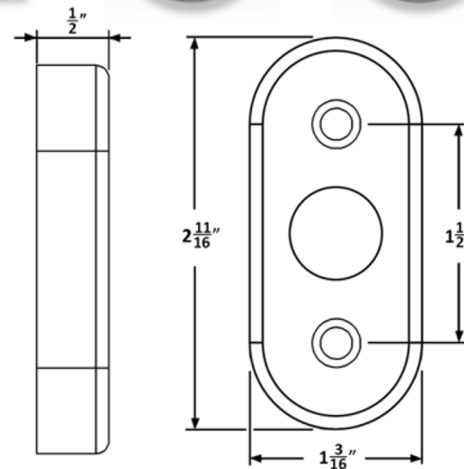

29L LEVER

39L LEVER

72L LEVER

Accurate Rose Options

COMPATIBLE WITH ALL ACCURATE LEVERS

1R ROSE

SILENTPAC™ LEVER DAMPENING DISC CAN BE SPECIFIED WITH THE 1R ROSE VISIT SILENTPACSOLUTIONS.COM

2R ROSE