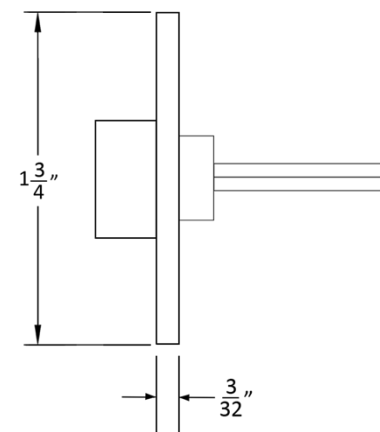

4R ROSE

Accessories

GF1106 thumb turn

7200ADA thumb turn

Accessories

7200ER Emergency Release Trim

7200ER Emergency Release Trim with Occupancy Indicator

Accessories

7200Ci Cylinder indicator

7200SCi Cylinder indicator

Accurate Escutcheons: 1E

1E-C
Cylinder
Cutout

1E-E
Coin emergency
release

Accurate Escutcheons: 1E

* Dimensions may vary depending on trim

1E-Ci
Cylinder
Cutout with
indicator