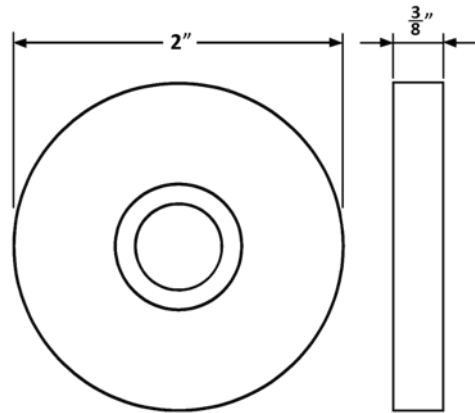

29L LEVER

39L LEVER

72L LEVER

Accurate Rose Options

COMPATIBLE WITH ALL ACCURATE LEVERS

1R ROSE

SILENTPAC™ LEVER DAMPENING DISC CAN BE SPECIFIED WITH THE 1R ROSE VISIT SILENTPACSOLUTIONS.COM

2R ROSE