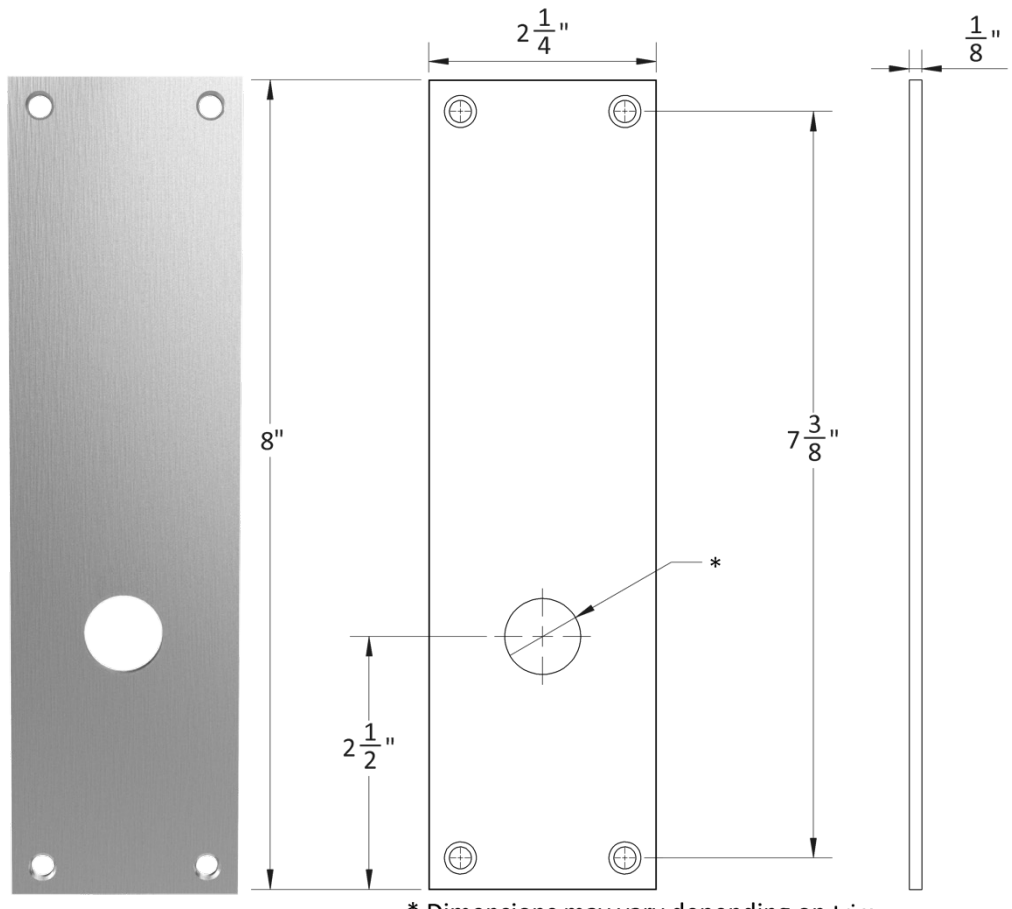

* Dimensions may vary depending on trim

1E-Oi
Coin emergency
release with
indicator

Accurate Escutcheons: 1E

1E-T
Thumb Turn

* Dimensions may vary depending on trim

1E-B
Blank

* Dimensions may vary depending on trim