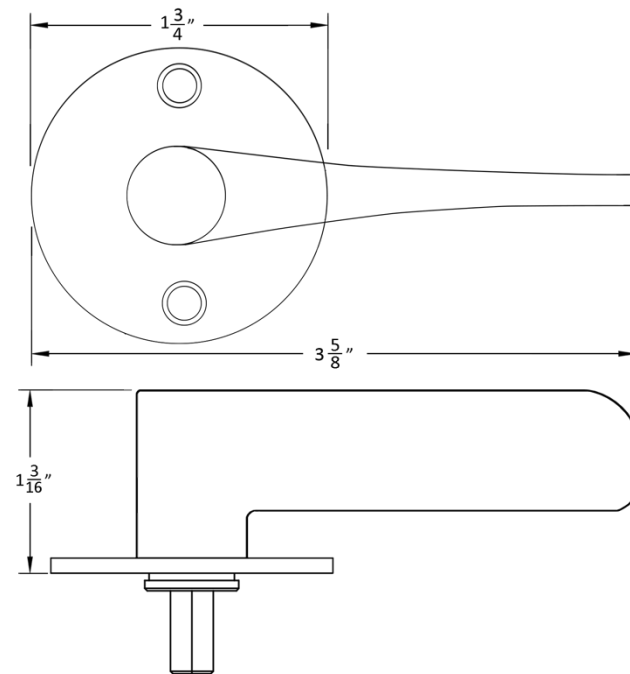

4R ROSE

Accessories

GF1106 thumb turn

7200ADA thumb turn

Accessories

7200ER Emergency Release Trim

7200ER Emergency Release Trim with Occupancy Indicator

Accessories

7200Ci Cylinder indicator

7200SCi Cylinder indicator

Accurate Escutcheons: 1E

1E-C
Cylinder
Cutout

1E-E
Coin emergency
release

Accurate Escutcheons: 1E

* Dimensions may vary depending on trim

1E-Ci
Cylinder
Cutout with
indicator