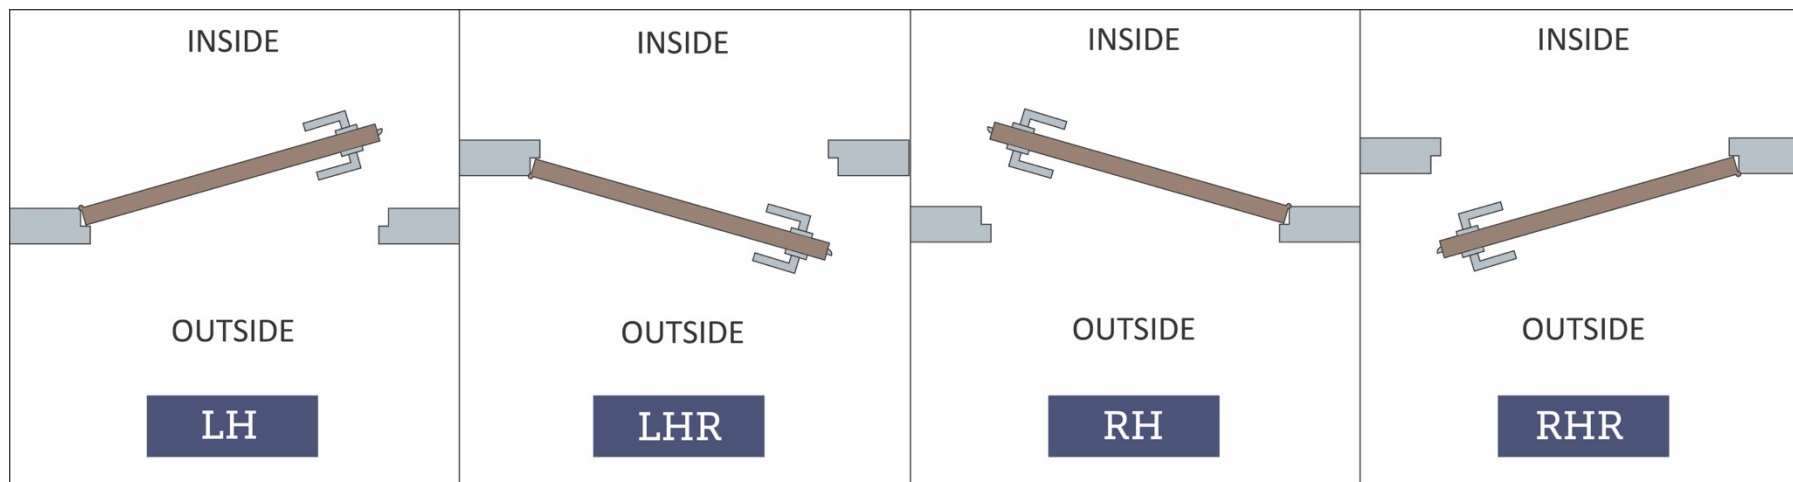

HOW TO SPECIFY

HANDING

FINISHES

GROUP 1: US4, US4NL, US32D, US26D

GROUP 2: US3, US3NL, US26, US32, US9, US10, US10B, US14, US15, US19

GROUP 3: BN, BB, TN, TB, DURO, ESN, US15A, US5

To view example of finishes visit: [Accurate Finishes](#)