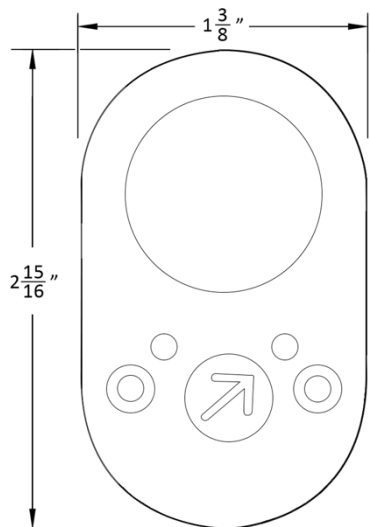

7200Ci Cylinder indicator

7200SCi Cylinder indicator

Accurate Escutcheons: 1E

1E-C
Cylinder
Cutout

1E-E
Coin emergency
release

Accurate Escutcheons: 1E

* Dimensions may vary depending on trim

1E-Ci
Cylinder
Cutout with
indicator