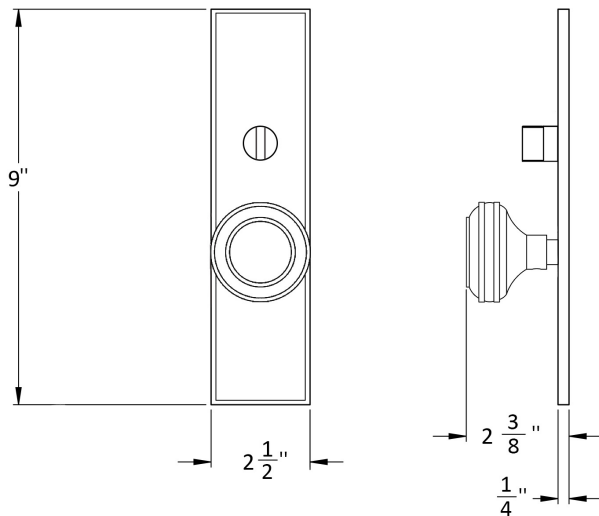

**5000TG ENTRY SETS**  
**KNOB INSIDE**

**TF.5948TG.CK TF.5848TG.CK**

TO PAIR WITH g100 Mortise Lock | 8800 Narrow Backset Mortise Lock

SHOWN IN US19LL.G