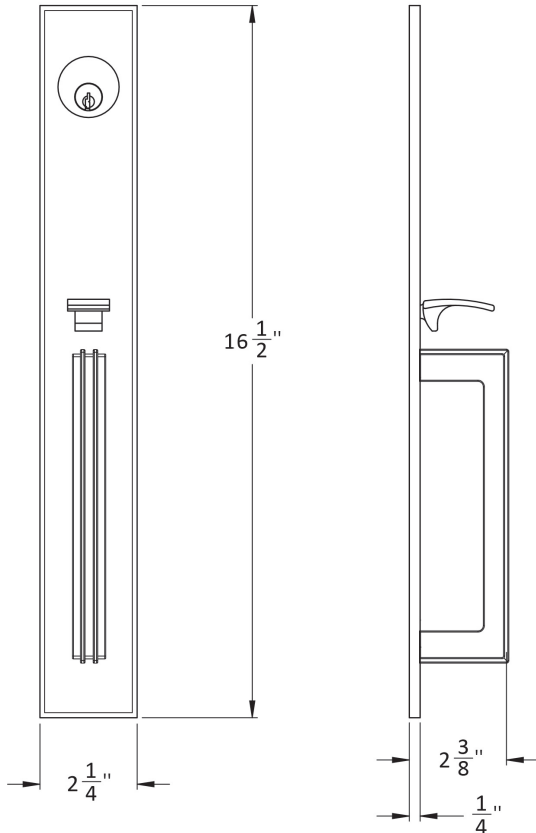

**5000TG ENTRY SETS**  
**KNOB INSIDE**

**TF.5948TG.CK TF.5848TG.CK**

TO PAIR WITH g100 Mortise Lock | 8800 Narrow Backset Mortise Lock

SHOWN IN US19LL.G