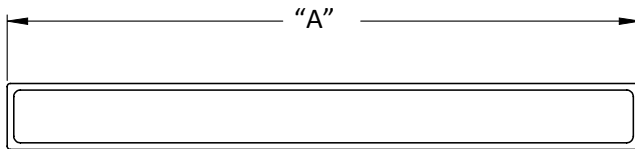

**AURORA | RECTANGULAR CABINET PULL**  
 TEXTURE PLAYS AGAINST CLEAN LINES & MODERN MATERIALITY

TF.AUR.R.CP

SHOWN IN BB

A= 4", 6", 8", 10", 12", 14", 16" CENTER TO CENTER  
 Custom Sizes Available