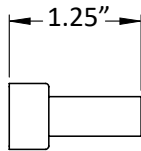

**AURORA | RECTANGULAR CABINET PULL**  
 TEXTURE PLAYS AGAINST CLEAN LINES & MODERN MATERIALITY

TF.AUR.R.CP

SHOWN IN BB

A= 4", 6", 8", 10", 12", 14", 16" CENTER TO CENTER  
 Custom Sizes Available