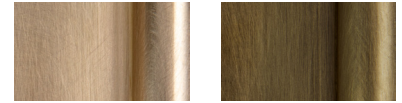

AURORA | T-BAR CABINET PULL

TEXTURE PLAYS AGAINST CLEAN LINES & MODERN MATERIALITY

TF.AUR.T

SHOWN IN BB with etched inlay

BB

TB

US3NL

US4