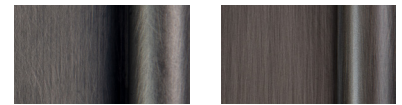

AURORA | T-BAR CABINET PULL

TEXTURE PLAYS AGAINST CLEAN LINES & MODERN MATERIALITY

TF.AUR.T

SHOWN IN BB with etched inlay

BB

TB

US3NL

US4

US4NL

US14

TN

US15A

US19

US19LL.M