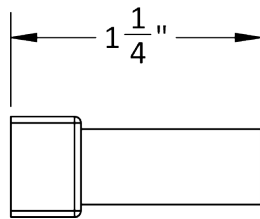

AURORA | T-BAR CABINET PULL

TEXTURE PLAYS AGAINST CLEAN LINES & MODERN MATERIALITY

TF.AUR.T

SHOWN IN BB with etched inlay

BB

TB

US3NL

US4