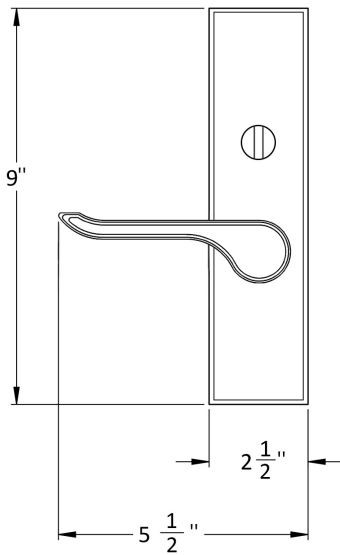

**5000TG ENTRY SETS
LEVER INSIDE**

SHOWN IN US19LL.G

BB

TB

US3NL

US4

US4NL

US14

TN

US15A

US19

US19LL.M

TF.5948TG.CL TF.5848TG.CL

TO PAIR WITH g100 Mortise Lock | 8800 Narrow Backset Mortise Lock