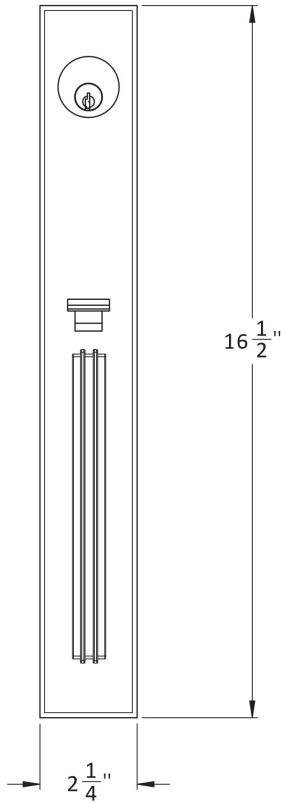

**5000TG ENTRY SETS
LEVER INSIDE**

SHOWN IN US19LL.G

BB

TB

US3NL

US4

US4NL

US14

TN

US15A

US19

US19LL.M

TF.5948TG.CL TF.5848TG.CL

TO PAIR WITH g100 Mortise Lock | 8800 Narrow Backset Mortise Lock