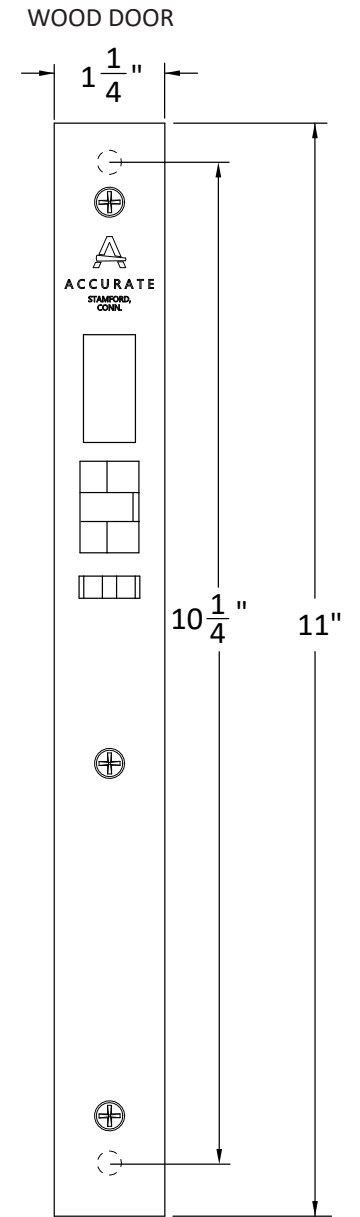

Backset 2 1/2", 2 3/4".
Larger/custom backsets available.

1 3/4" THICK DOOR MINIMUM

1 3/4" THICK DOOR MINIMUM

M9134ELR- Motor Drive Electrified Latch
Retraction Mortise Lock With Deadbolt

Spec.M9134ELR