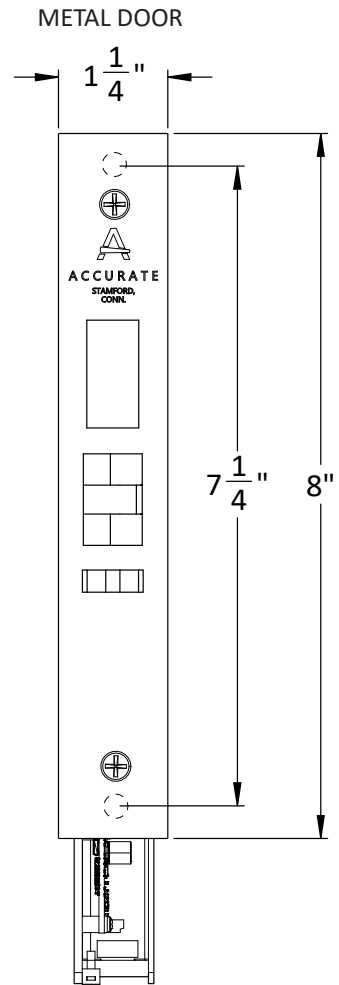

Backset 2 1/2", 2 3/4".
Larger/custom backsets available.

1 3/4" THICK DOOR MINIMUM

1 3/4" THICK DOOR MINIMUM

M9134ELR- Motor Drive Electrified Latch
Retraction Mortise Lock With Deadbolt

Spec.M9134ELR