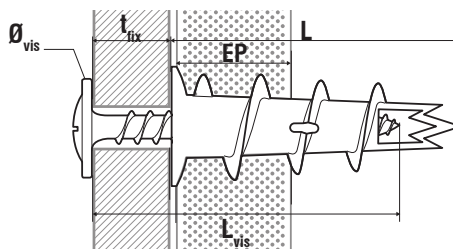

- Quick setting without drilling.
- Zamak, high heat resistance material.
- Use on plasterboard 10 to 20 mm thickness.

APPLICATION EXAMPLES

- Heat
- Ventilation and conditioned air
- Material and electrical accessories
- Material and plumbing accessories
- Wall-mounted lamp
- TV
- Shelves
- Decoration

INSTALLATION

Slowly screw the Krono plug with a PH2 screwdriver

Insert the screw in the center of the plug and then, tight through the fixing piece

RECOMMENDED LOADS

Loads are calculated from tests done on the production site and a partial coefficient action = 4.

Material	Tension	Shear
	daN	daN
Plasterboard 13mm	10	10

DIMENSIONS

L	t _{fix} max	Ø _{vis} x L _{vis}	EP min-max	without screw	REFERENCES
plug length mm	Fixing thickness mm	screw diameter mm	screw length mm	Wall thickness mm	Countersunk head screw
31	15	4.5 x 35	10-20	KRONO-SV	KRONO-SF
					Cylindrical head screw
					KRONO-SR