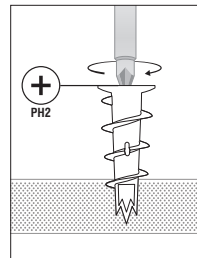

Slowly screw the Krono plug with a PH2 screwdriver