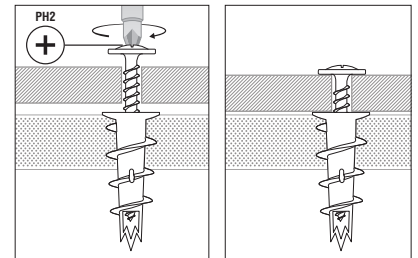

- Quick setting without drilling.
- Zamak, high heat resistance material.
- Use on plasterboard 10 to 20 mm thickness.

APPLICATION EXAMPLES

- Heat
- Ventilation and conditioned air
- Material and electrical accessories
- Material and plumbing accessories
- Wall-mounted lamp
- TV
- Shelves
- Decoration

INSTALLATION

Slowly screw the Krono plug with a PH2 screwdriver

Insert the screw in the center of the plug and then, tight through the fixing piece

RECOMMENDED LOADS

Loads are calculated from tests done on the production site and a partial coefficient action = 4.

Material	Tension	Shear
	daN	daN
Plasterboard 13mm	10	10

DIMENSIONS

L	t _{fix} max	Ø _{vis} x L _{vis}	EP min-max	without screw	REFERENCES
plug length mm	Fixing thickness mm	screw diameter mm	screw length mm	Wall thickness mm	Countersunk head screw
31	15	4.5 x 35	10-20	KRONO-SV	KRONO-SF
					Cylindrical head screw
					KRONO-SR