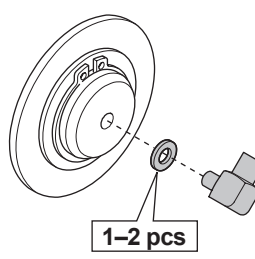

Central greasepoint kit P500DX

Kit no: 529 95 78-01

Pos	Description	Qty
1	SCREW EHHFM	2
2	MANIFOLD	1
3	HOSE - H1	1
4	HOSE - H2, 3	2
5	HOSE - H4	1
6	HOSE - H5	1
7	HOSE - H6	1
8	HOSE - H7	1
9	HOSE - H8	1
10	CONNECTOR	6
11	CONNECTOR	2
12	WASHER	4
13	TIE WRAP	10
14	TIE WRAP	1
15	DECAL	1

1a

1b

2

7

8

9

10

11