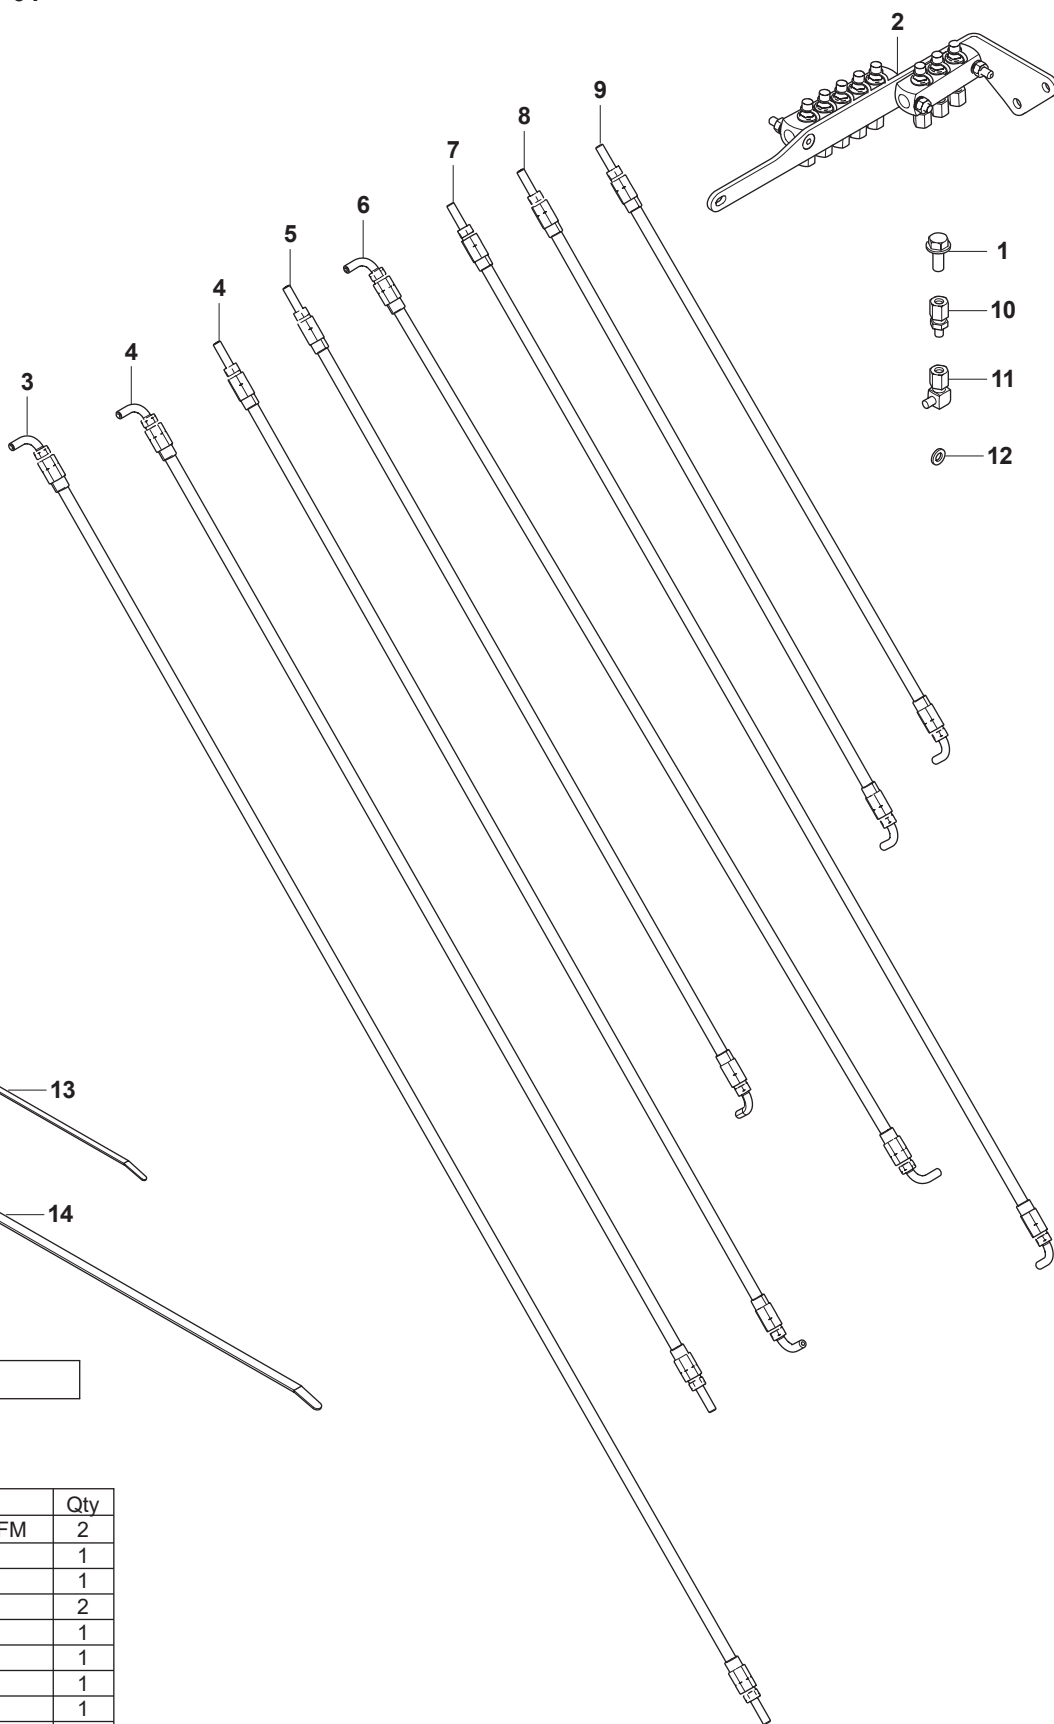

Central greasepoint kit P500DX

Kit no: 529 95 78-01

Pos	Description	Qty
1	SCREW EHHFM	2
2	MANIFOLD	1
3	HOSE - H1	1
4	HOSE - H2, 3	2
5	HOSE - H4	1
6	HOSE - H5	1
7	HOSE - H6	1
8	HOSE - H7	1
9	HOSE - H8	1
10	CONNECTOR	6
11	CONNECTOR	2
12	WASHER	4
13	TIE WRAP	10
14	TIE WRAP	1
15	DECAL	1

1a

1b

2

7

8

9

10

11

13

14

15

17

18