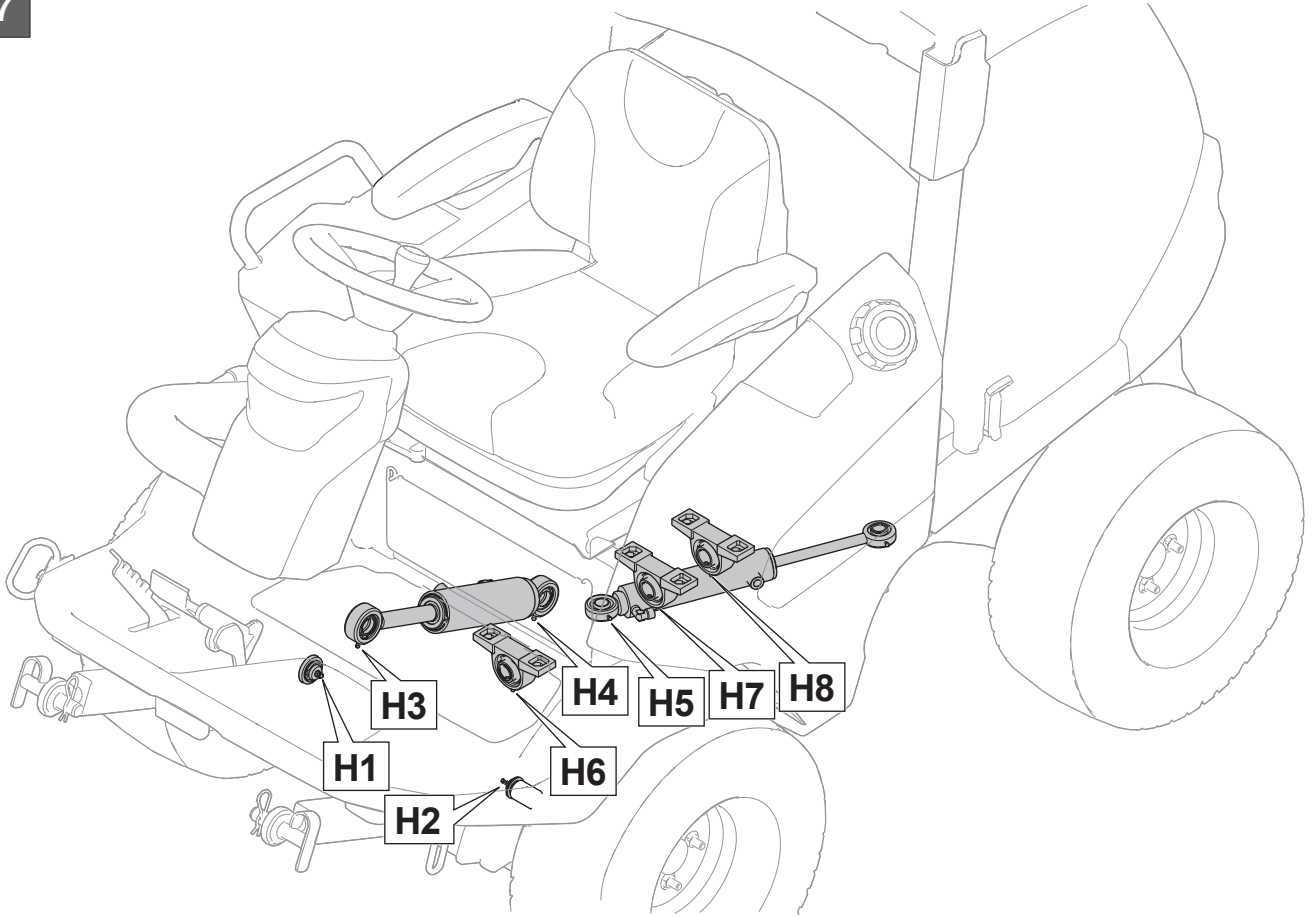

Central greasepoint kit P500DX

Kit no: 529 95 78-01

Pos	Description	Qty
1	SCREW EHHFM	2
2	MANIFOLD	1
3	HOSE - H1	1
4	HOSE - H2, 3	2
5	HOSE - H4	1
6	HOSE - H5	1
7	HOSE - H6	1
8	HOSE - H7	1
9	HOSE - H8	1
10	CONNECTOR	6
11	CONNECTOR	2
12	WASHER	4
13	TIE WRAP	10
14	TIE WRAP	1
15	DECAL	1

1a

1b

2

7

8

9

10

11

13

14

15

17

18