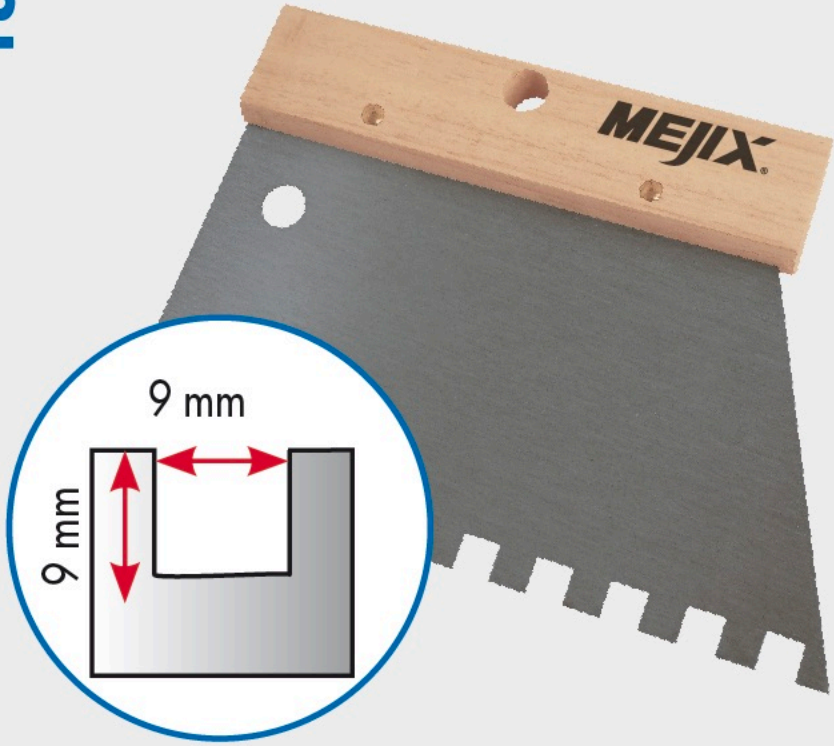

180240

PEIGNE À COLLE  
Glue comb  
U 9x9

Peigne à colle 185 x 130 mm manche bois  
denture U 9x9

Wooden handle glue spreader, 185x130 mm,  
U 9x9 teeth.

Informations logistiques

Logistics information

Card (mm)

185x130x16

4 pcs

REF: 185240

12 pcs