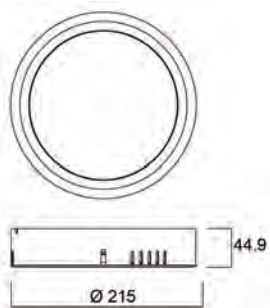

START eco Downlight Flat
215 rond