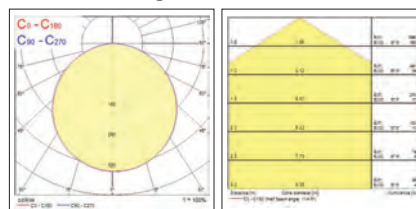

START eco Downlight Flat carré