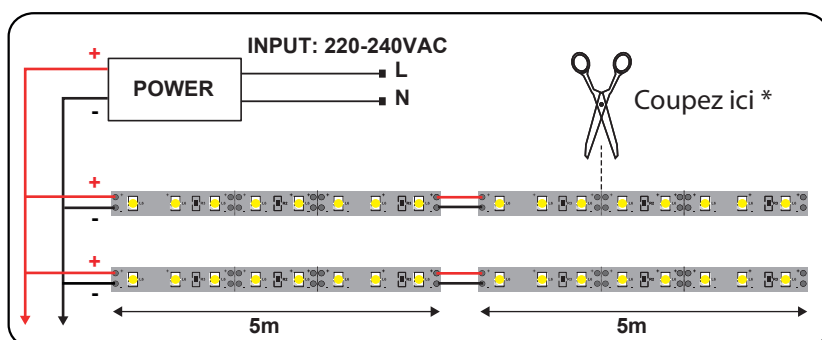

Connexion

Options :

-Connecteur clip 12V / 24V :

Forme L ref. 75265

Forme T ref. 75269

Forme X ref. 75273

-Connecteur à souder 12V / 24V :

Forme L ref. 75277

Forme T ref. 752810

Forme X ref. 75285

-Cavalier Silicone 10mm ref. 75262

-Mini Contrôleur + Télécommande RF
ref. 7657

-Connecteur départ + câble ref. 75231