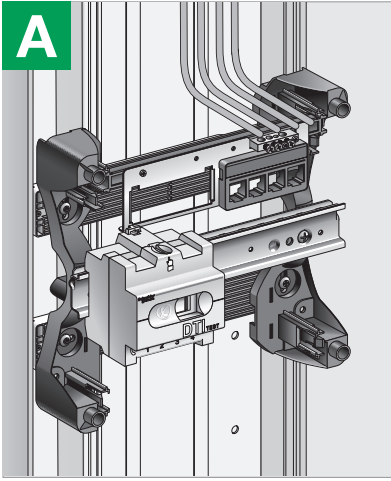

LexCom Home Coffret Grade 1 RJ45

S1A65563 - 03

July 2012

This product must be installed, connected and used in compliance with applicable standards and/or installation regulations.

As standards, specifications and designs develop from time to time, always ask for confirmation of the information given in this publication.