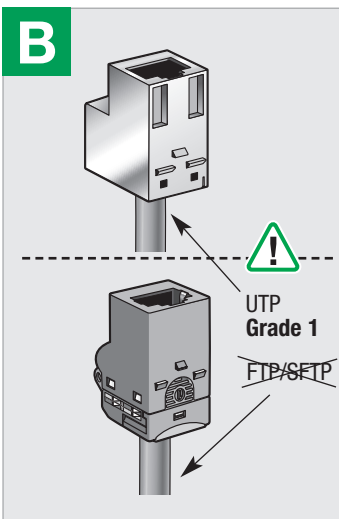

LexCom Home Coffret Grade 1 RJ45

S1A65563 - 03

July 2012

This product must be installed, connected and used in compliance with applicable standards and/or installation regulations.

As standards, specifications and designs develop from time to time, always ask for confirmation of the information given in this publication.