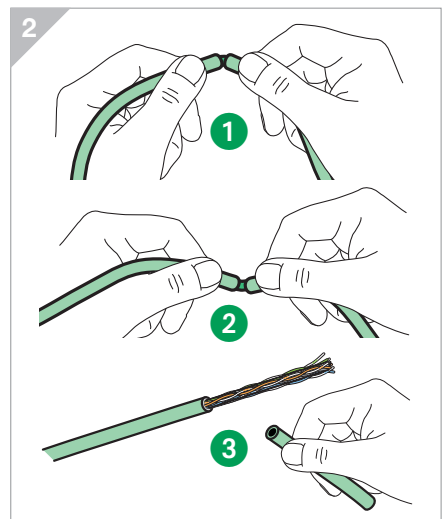

LexCom Home Coffret Grade 1 RJ45

S1A65563 - 03

July 2012

This product must be installed, connected and used in compliance with applicable standards and/or installation regulations.

As standards, specifications and designs develop from time to time, always ask for confirmation of the information given in this publication.