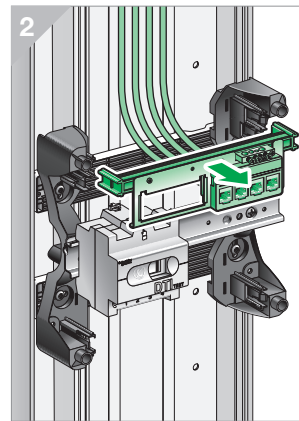

LexCom Home Coffret Grade 1 RJ45

S1A65563 - 03

July 2012

This product must be installed, connected and used in compliance with applicable standards and/or installation regulations.

As standards, specifications and designs develop from time to time, always ask for confirmation of the information given in this publication.