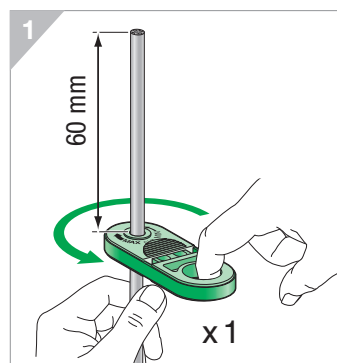

LexCom Home Coffret Grade 1 RJ45

S1A65563 - 03

July 2012

This product must be installed, connected and used in compliance with applicable standards and/or installation regulations.

As standards, specifications and designs develop from time to time, always ask for confirmation of the information given in this publication.