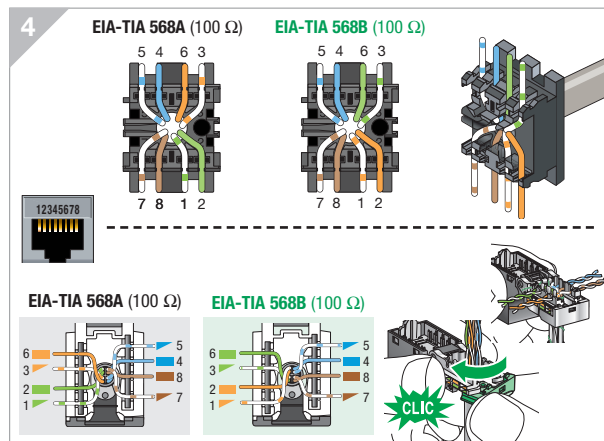

LexCom Home Coffret Grade 1 RJ45

S1A65563 - 03

July 2012

This product must be installed, connected and used in compliance with applicable standards and/or installation regulations.

As standards, specifications and designs develop from time to time, always ask for confirmation of the information given in this publication.