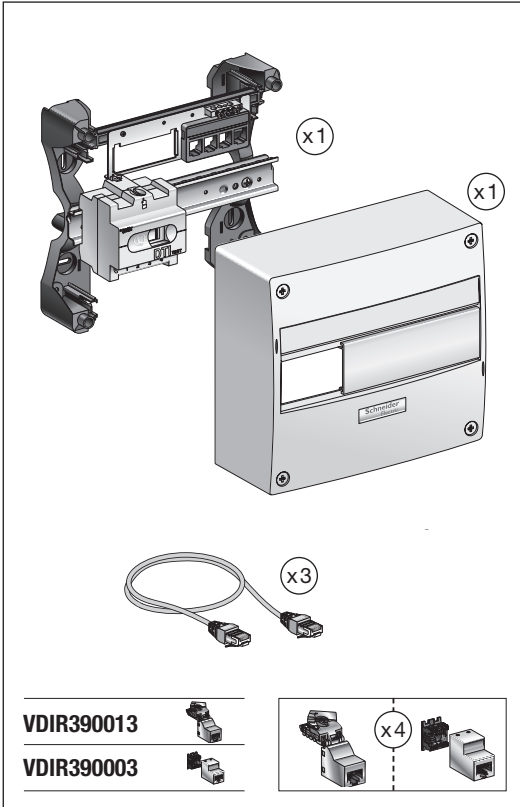

LexCom Home Coffret Grade 1 RJ45

S1A65563 - 03

July 2012

This product must be installed, connected and used in compliance with applicable standards and/or installation regulations.

As standards, specifications and designs develop from time to time, always ask for confirmation of the information given in this publication.