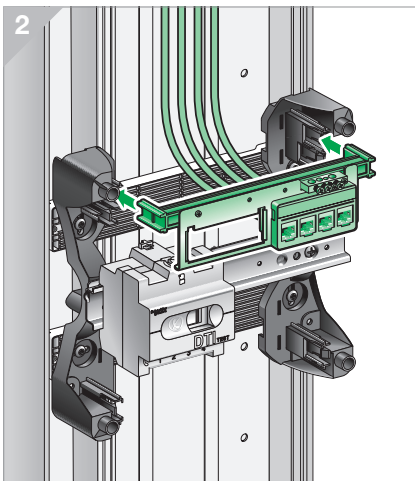

LexCom Home Coffret Grade 1 RJ45

S1A65563 - 03

July 2012

This product must be installed, connected and used in compliance with applicable standards and/or installation regulations.

As standards, specifications and designs develop from time to time, always ask for confirmation of the information given in this publication.