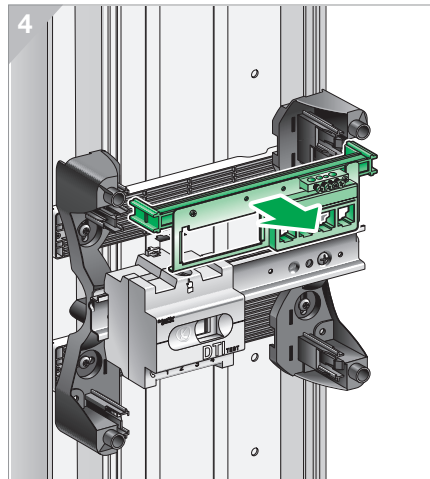

LexCom Home Coffret Grade 1 RJ45

S1A65563 - 03

July 2012

This product must be installed, connected and used in compliance with applicable standards and/or installation regulations.

As standards, specifications and designs develop from time to time, always ask for confirmation of the information given in this publication.