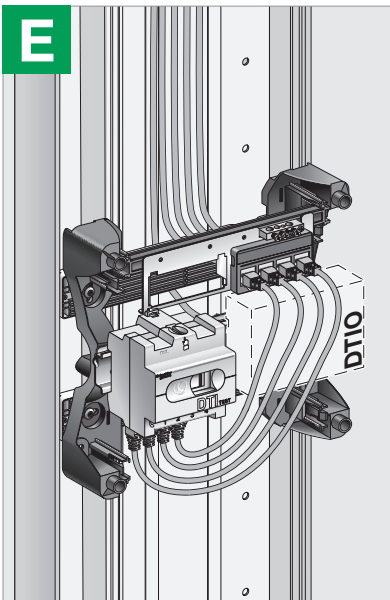

LexCom Home Coffret Grade 1 RJ45

S1A65563 - 03

July 2012

This product must be installed, connected and used in compliance with applicable standards and/or installation regulations.

As standards, specifications and designs develop from time to time, always ask for confirmation of the information given in this publication.