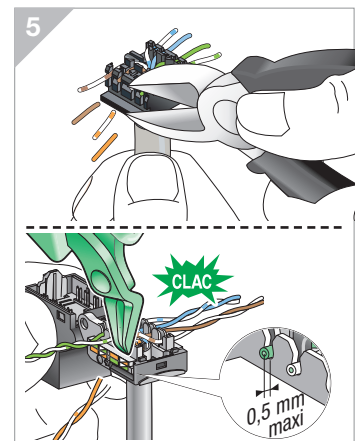

LexCom Home Coffret Grade 1 RJ45

S1A65563 - 03

July 2012

This product must be installed, connected and used in compliance with applicable standards and/or installation regulations.

As standards, specifications and designs develop from time to time, always ask for confirmation of the information given in this publication.