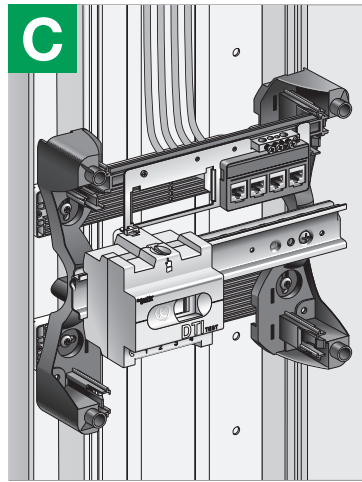

LexCom Home Coffret Grade 1 RJ45

S1A65563 - 03

July 2012

This product must be installed, connected and used in compliance with applicable standards and/or installation regulations.

As standards, specifications and designs develop from time to time, always ask for confirmation of the information given in this publication.