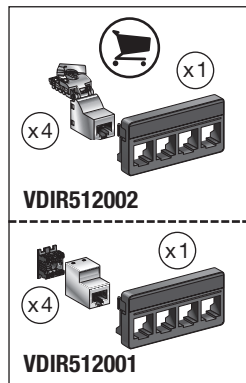

LexCom Home Coffret Grade 1 RJ45

S1A65563 - 03

July 2012

This product must be installed, connected and used in compliance with applicable standards and/or installation regulations.

As standards, specifications and designs develop from time to time, always ask for confirmation of the information given in this publication.