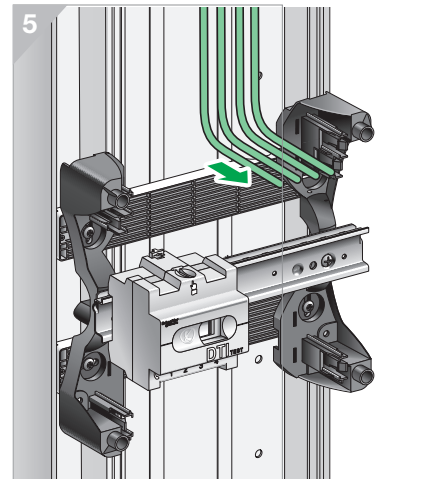

LexCom Home Coffret Grade 1 RJ45

S1A65563 - 03

July 2012

This product must be installed, connected and used in compliance with applicable standards and/or installation regulations.

As standards, specifications and designs develop from time to time, always ask for confirmation of the information given in this publication.