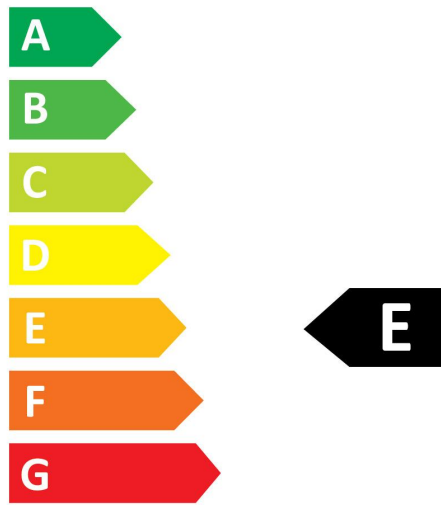

SYLVANIA

ToLEDo R7s 118MM

ToLEDo Retro R7S 118mm 7,7W 850lm 840

0029685

SYLVANIA

0029685

8
kWh/1000h

2019/2015