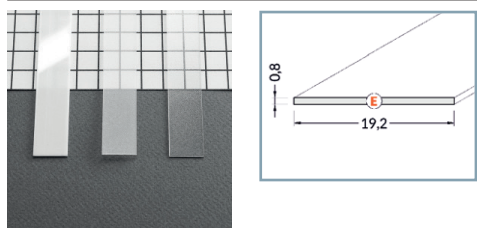

Diffuseur 19.2 mm

Réf.	Taille	Finition	EAN
9893	1000 mm	Blanc	3701124418210
9894	2000 mm	Blanc	3701124418227
9891	1000 mm	Dépoli	3701124418197
9892	2000 mm	Dépoli	3701124418203
9889	1000 mm	Transparent	3701124418173
9890	2000 mm	Transparent	3701124418180