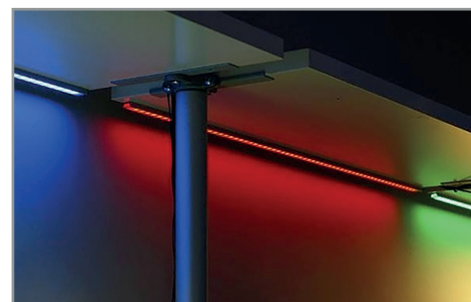

Terminaison Plat Gris x2

Réf.	EAN
9899	3701124418272