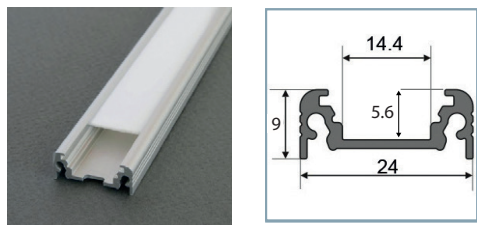

PROFILES LED ALUMINIUM 14.4MM - PLAT

Profilé LED Plat

Réf.	Taille	Finition	EAN
9881	1000mm	Alu Brut	3701124418098
9882	2000mm	Alu Brut	3701124418104
9883	1000mm	Anodisé	3701124418111
9884	2000mm	Anodisé	3701124418128

Support de montage

Réf.	EAN
9901*	3701124418296

* Acier Inoxydable

Réf.	EAN
9902	3701124418302