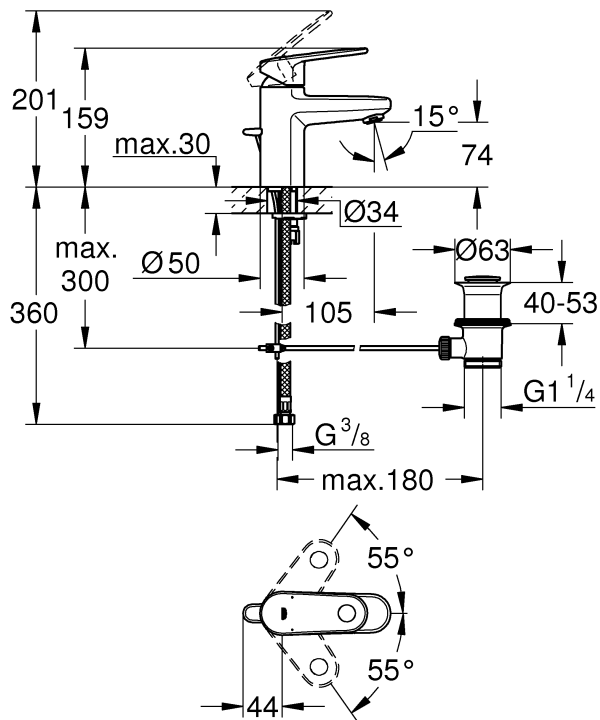

EUROPLUS

DESIGN + ENGINEERING
GROHE GERMANY

96.725.331/ÄM 243441/08.18

www.grohe.com

*Pure Freude
an Wasser*

GROHE

32 612
33 991