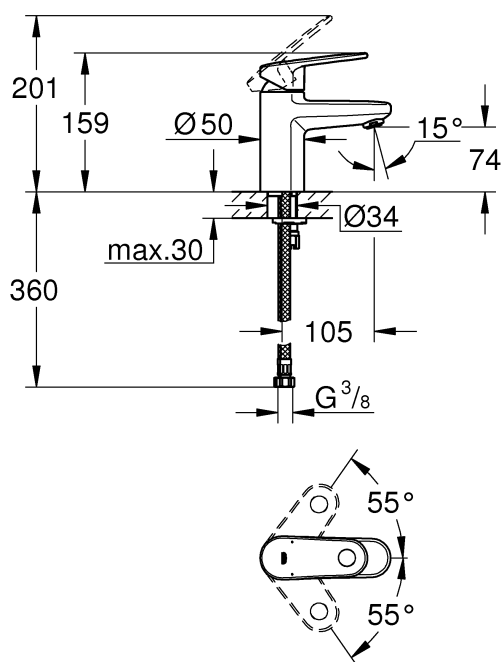

EUROPLUS

DESIGN + ENGINEERING
GROHE GERMANY

96.725.331/ÄM 243441/08.18

www.grohe.com

*Pure Freude
an Wasser*

GROHE

32 612
33 991

32 618

33 163

33 241