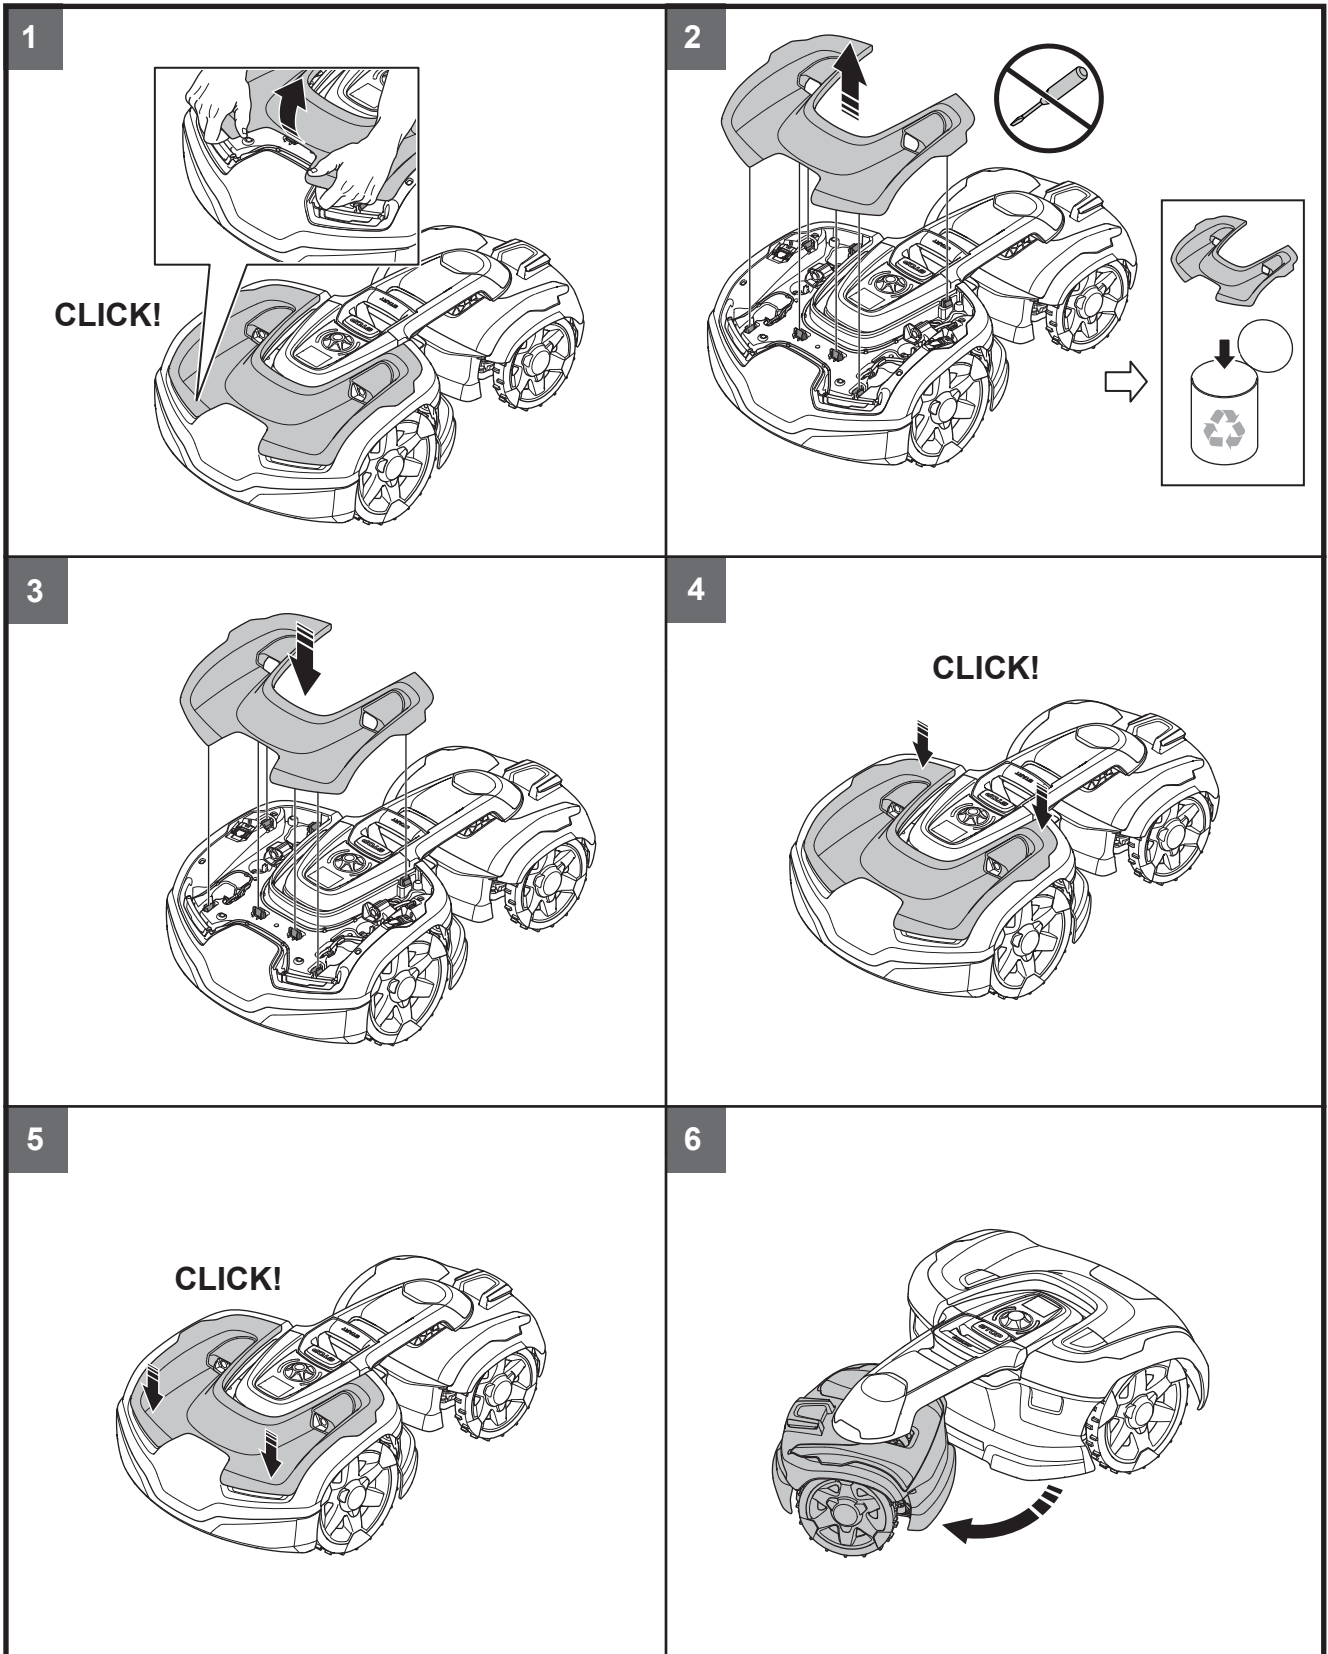

405X/415X

Replacable Top Cover

305 / 310 Mark II / 315 Mark II

Top cover

7

8

9

10