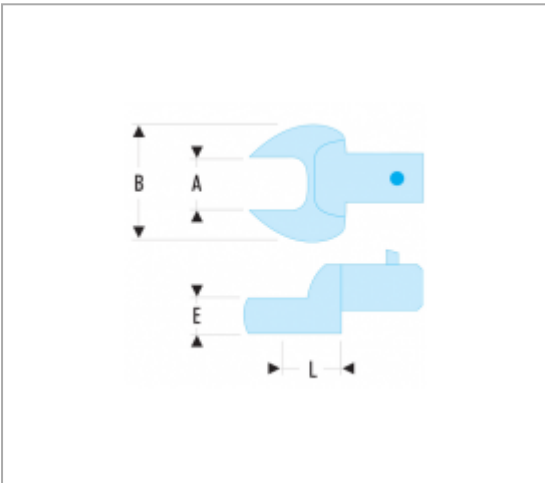

EMBOUITS À FOURCHE MÉTRIQUES - ATTACHEMENT 14 X 18 MM

Références :

	A [MM]	B [MM]	E [MM]	L [MM]	[G]
11.13	13	34	8	25,0	114
11.14	14	34	8	25,0	113
11.15	15	34	8	25,0	111
11.16	16	39	10	25,0	140
11.17	17	39	12	25,0	134
11.18	18	39	12	25,0	136
11.19	19	45	12	25,0	140
11.21	21	45	12	25,0	157

	A [MM]	B [MM]	E [MM]	L [MM]	[G]
11.22	22	52	14	25,0	161
11.23	23	52	14	25,0	172
11.24	24	52	14	25,0	165
11.27	27	59	16	32,5	222
11.30	30	64	18	32,5	277
11.32	32	64	18	32,5	269