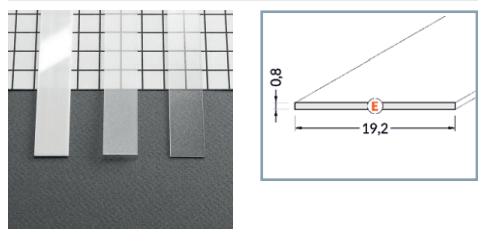

Diffuseur 19.2 mm

Réf.	Taille	Finition	EAN
9893	1000 mm	Blanc	3701124418210
9894	2000 mm	Blanc	3701124418227
9891	1000 mm	Dépoli	3701124418197
9892	2000 mm	Dépoli	3701124418203
9889	1000 mm	Transparent	3701124418173
9890	2000 mm	Transparent	3701124418180