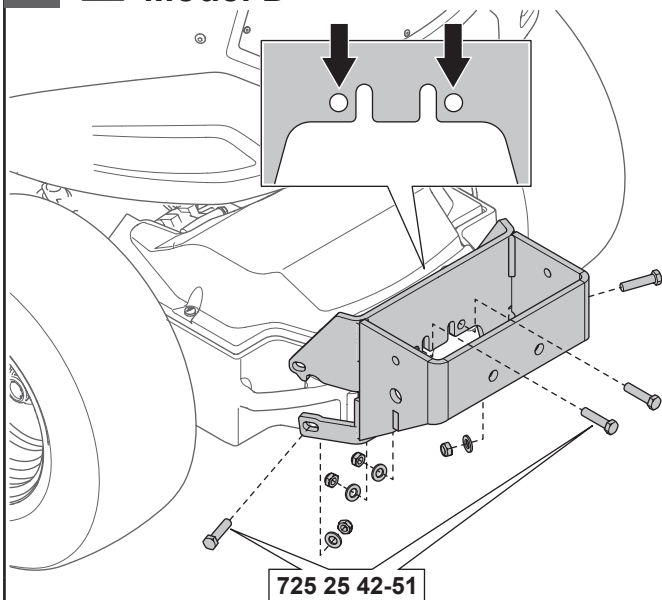

Counterweight Kit P 500D/DX/HX

Kit: 529 95 79-01

x 1
529 49 99-01

x 2
506 96 66-01

x 1
578 34 09-01

x 5
576 23 70-01

M12 X 50
x 4
725 25 42-51

x 4
734 11 78-01

M12 X 40
x 2
725 25 40-71

x 6
732 25 22-01

1 ⚠ Model D

2 ⚠ Model DX

3 ⚠ Model HX

4