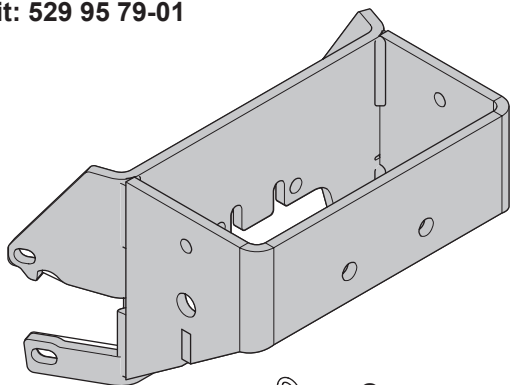

Counterweight Kit P 500D/DX/HX

Kit: 529 95 79-01

x 1
529 49 99-01

x 2
506 96 66-01

x 1
578 34 09-01

x 5
576 23 70-01

M12 X 50
x 4
725 25 42-51

x 4
734 11 78-01

M12 X 40
x 2
725 25 40-71

x 6
732 25 22-01

1 ⚠ Model D

2 ⚠ Model DX

3 ⚠ Model HX

4