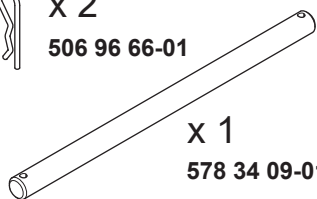

Counterweight Kit P 500D/DX/HX

Kit: 529 95 79-01

x 1
529 49 99-01

x 2
506 96 66-01

x 1
578 34 09-01

x 5
576 23 70-01

M12 X 50
x 4
725 25 42-51

x 4
734 11 78-01

M12 X 40
x 2
725 25 40-71

x 6
732 25 22-01

1 ⚠ Model D

2 ⚠ Model DX

3 ⚠ Model HX

4