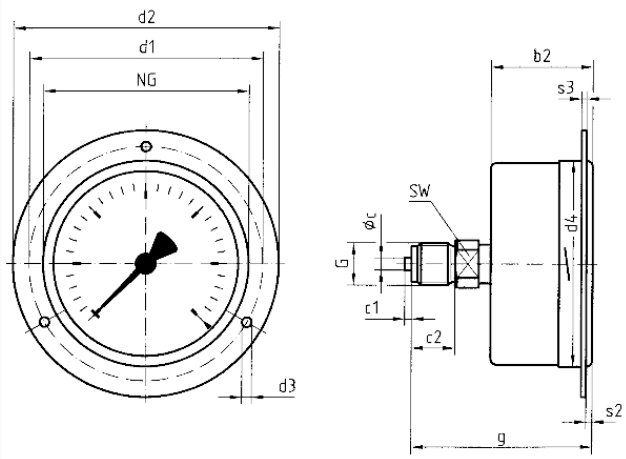

Degree of protection

NG 160
IP 33 (EN 60529)

Connection

Brass, centre back

Measuring element

Capsule element, CuBe alloy

movement

Brass

Zero correction

from the front

Seal
NBR (Perbunan)

Dial
Aluminium, white
Scaling: black

Pointer
Aluminium, black

Housing
Stainless steel 304

bayonet bezel
Stainless steel 304

window
D431
Plastic (PMMA)

Technical Drawings

Centre back connection, 3-hole fixing, panel mounting bezel

Dimensions (mm)

NG	b2	∅c	c1	c2	d1*	d2	d3*	d4	G	g	s2	s3	SW
63	37	5	2	13	75	85	3,5	64	G1/4B	60	3	2	14
100	49	6	3	20	116	132	4,8	104	G1/2B	81	4	2	22
160	50	6	3	20	178	196	5,8	164	G1/2B	82	4	2	22