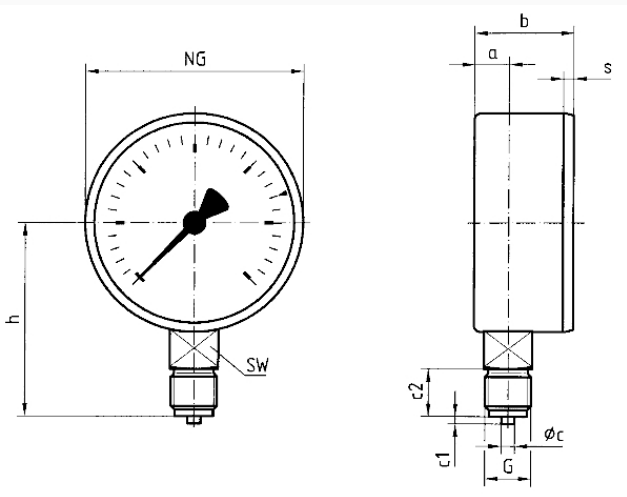

#### Connection

Brass, bottom

#### Measuring element

Bourdon tube, Copper alloy  
 $\leq 60$  bar: "C" type tube  
> 60 bar: helical tube

**window**

Plastic, clipped in  
NG 50

**Options**

- throttle screw
- Reference pointer
- special scales
- other process connections

**Technical Drawings**

NG 40/50/63 – bottom connection

Dimensions (mm)

NG	a	b	øc	c1	c2	G	h	s	SW
40	9,5	25	4	2	10	G $\frac{1}{8}$ B	36	3	12
50	10,3	26,8	5	2	13	G $\frac{1}{4}$ B	45	3,8	14
63	9,8	29,7	5	2	13	G $\frac{1}{4}$ B	51,5	3,7	14