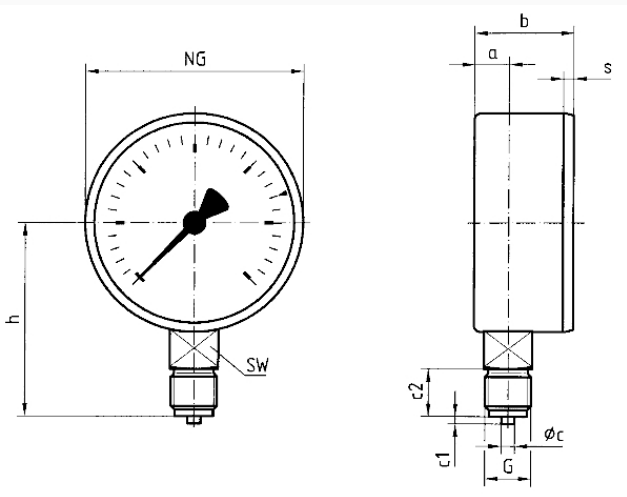

#### Connection

Brass, bottom

#### Measuring element

Bourdon tube, Copper alloy  
 $\leq 60$  bar: "C" type tube  
> 60 bar: helical tube

**window**

Plastic, clipped in  
NG 50

**Options**

- throttle screw
- Reference pointer
- special scales
- other process connections

**Technical Drawings**

NG 40/50/63 – bottom connection

Dimensions (mm)

NG	a	b	øc	c1	c2	G	h	s	SW
40	9,5	25	4	2	10	G $\frac{1}{4}$ B	36	3	12
50	10,3	26,8	5	2	13	G $\frac{1}{4}$ B	45	3,8	14
63	9,8	29,7	5	2	13	G $\frac{1}{4}$ B	51,5	3,7	14

**Versions**

Range	Mounting type	Type	Part number
0/2.5 bar	direct	RF50 D101	85062101

● in-stock items

● Non-stock items