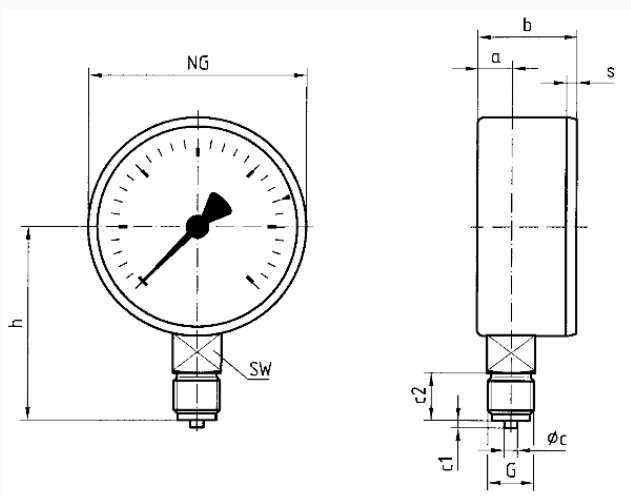

#### Connection

Brass, bottom

#### Measuring element

Bourdon tube, Copper alloy  
 $\leq 60$  bar: "C" type tube  
> 60 bar: helical tube

#### movement

Brass

**Dial**  
Plastic, white  
Scaling: black

**Pointer**  
Plastic, black

**Housing**  
ABS, black, highly impact-resistant and corrosion-resistant

**window**  
Plastic, clipped in  
NG 63

**Options**

- throttle screw
- Reference pointer
- special scales
- other process connections

**Technical Drawings**

NG 40/50/63 – bottom connection

Dimensions (mm)

NG	a	b	Øc	c1	c2	G	h	s	SW
40	9,5	25	4	2	10	G $\frac{1}{4}$ B	36	3	12
50	10,3	26,8	5	2	13	G $\frac{1}{4}$ B	45	3,8	14
63	9,8	29,7	5	2	13	G $\frac{1}{4}$ B	51,5	3,7	14