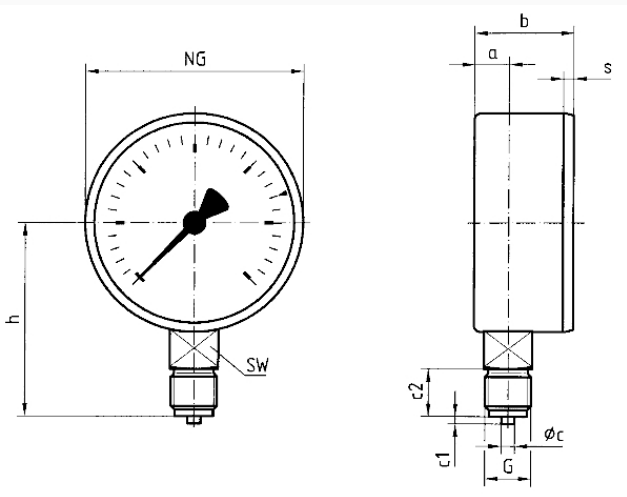

#### Connection

Brass, bottom

#### Measuring element

Bourdon tube, Copper alloy  
 $\leq 60$  bar: "C" type tube  
> 60 bar: helical tube

**window**

Plastic, clipped in  
NG 63

**Options**

- throttle screw
- Reference pointer
- special scales
- other process connections

**Technical Drawings**

NG 40/50/63 – bottom connection

Dimensions (mm)

NG	a	b	øc	c1	c2	G	h	s	SW
40	9,5	25	4	2	10	G $\frac{1}{8}$ B	36	3	12
50	10,3	26,8	5	2	13	G $\frac{1}{4}$ B	45	3,8	14
63	9,8	29,7	5	2	13	G $\frac{1}{4}$ B	51,5	3,7	14