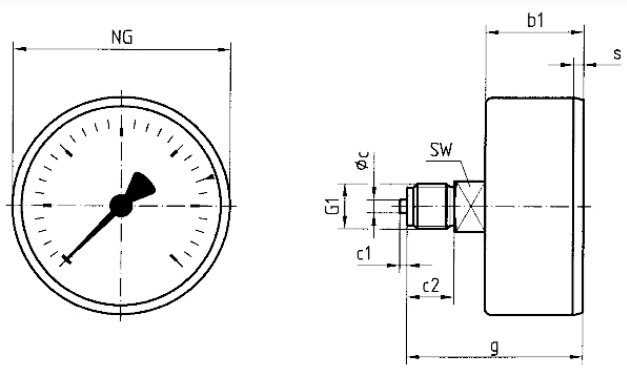

**Dial**  
Plastic, white  
Scaling: black

**Pointer**  
Plastic, black

**window**  
Plastic, clipped in  
NG 63

**Housing**  
ABS, black, highly impact-resistant and corrosion-resistant

**Options**

- throttle screw
- Reference pointer
- special scales
- other process connections

**Technical Drawings**

**NG 40/50/63 – centre back connection**

**Dimensions (mm)**

NG	b1	øc	c1	c2	g	G1	s	SW
40	25	4	2	10	41,5	G $\frac{1}{8}$ B	3	12
50	27,1	5	2	13	47,1	G $\frac{1}{4}$ B	3,8	14
63	30,4	5	2	13	50,4	G $\frac{1}{4}$ B	3,7	14