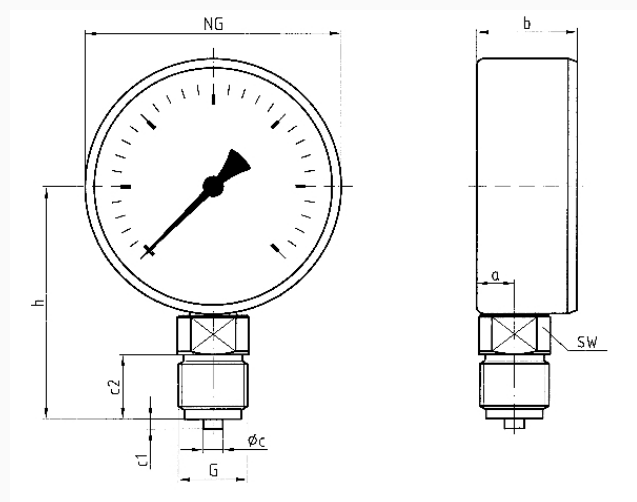

Degree of protection

IP 32 (EN 60529)

Connection

Brass, bottom

Measuring element

Bourdon tube, Copper alloy
 ≤ 60 bar: "C" type tube
> 60 bar: helical tube

movement

Brass

Dial
 NG 80
 Plastic, white
 D201
 black

Scale
 D201

Pointer
 NG 80
 Plastic, black

Options

- Panel mounting bezel
- 3-hole fixing, panel mounting bezel
- throttle screw
- Reference pointer
- special scales
- other process connections

Housing
 Sheet steel, black

push on bezel
 NG 80

window
 NG 80
 Plastic, clipped in, with adjustable red reference pointer

Technical Drawings

NG 80/100 – bottom connection

Dimensions (mm)

NG	a	b	Øc	c1	c2	G	h	SW
80	11,7	31	6	3	20	G½B	72	14
100	11	29,5	6	3	20	G½B	82	14