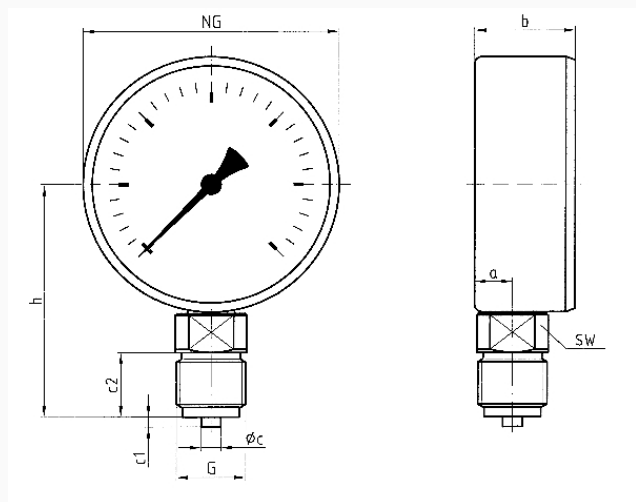

Degree of protection

IP 32 (EN 60529)

Connection

Brass, bottom

Measuring element

Bourdon tube, Copper alloy
 ≤ 60 bar: "C" type tube
> 60 bar: helical tube

movement

Brass

Dial
 NG 80
 Plastic, white
 D201
 black

Scale
 D201

Pointer
 NG 80
 Plastic, black

Options

- Panel mounting bezel
- 3-hole fixing, panel mounting bezel
- throttle screw
- Reference pointer
- special scales
- other process connections

Housing
 Sheet steel, black

push on bezel
 NG 80

window
 NG 80
 Plastic, clipped in, with adjustable red reference pointer

Technical Drawings

NG 80/100 – bottom connection

Dimensions (mm)

NG	a	b	Øc	c1	c2	G	h	SW
80	11,7	31	6	3	20	G½B	72	14
100	11	29,5	6	3	20	G½B	82	14