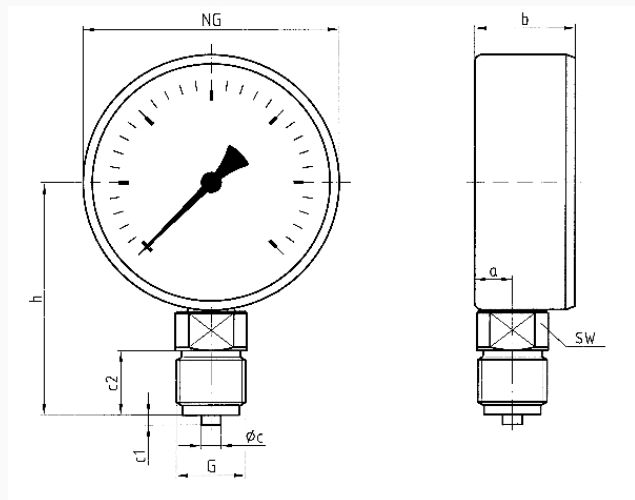

Degree of protection

IP 32 (EN 60529)

Connection

Brass, bottom

Measuring element

Bourdon tube, Copper alloy
 ≤ 60 bar: "C" type tube
> 60 bar: helical tube

movement

Brass

Dial
 NG 100
 Plastic, white
 D201
 black

Scale
 D201

Pointer
 NG 100
 Plastic, black

Options

- Panel mounting bezel
- 3-hole fixing, panel mounting bezel
- throttle screw
- Reference pointer
- special scales
- other process connections

Housing
 Sheet steel, black

push on bezel
 NG 100

window
 NG 100
 Plastic, clipped in, with adjustable red reference pointer

Technical Drawings

NG 80/100 – bottom connection

Dimensions (mm)

NG	a	b	Øc	c1	c2	G	h	SW
80	11,7	31	6	3	20	G½B	72	14
100	11	29,5	6	3	20	G½B	82	14