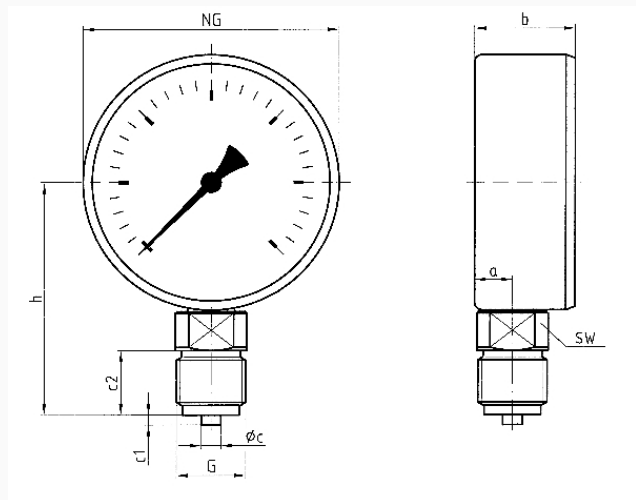

Degree of protection

IP 32 (EN 60529)

Connection

Brass, bottom

Measuring element

Bourdon tube, Copper alloy
 ≤ 60 bar: "C" type tube
> 60 bar: helical tube

movement

Brass

Dial
 NG 100
 Plastic, white
 D201
 black

Scale
 D201

Pointer
 NG 100
 Plastic, black

Options

- Panel mounting bezel
- 3-hole fixing, panel mounting bezel
- throttle screw
- Reference pointer
- special scales
- other process connections

Housing
 Sheet steel, black

push on bezel
 NG 100

window
 NG 100
 Plastic, clipped in, with adjustable red reference pointer

Technical Drawings

NG 80/100 – bottom connection

Dimensions (mm)

NG	a	b	øc	c1	c2	G	h	SW
80	11,7	31	6	3	20	G½B	72	14
100	11	29,5	6	3	20	G½B	82	14