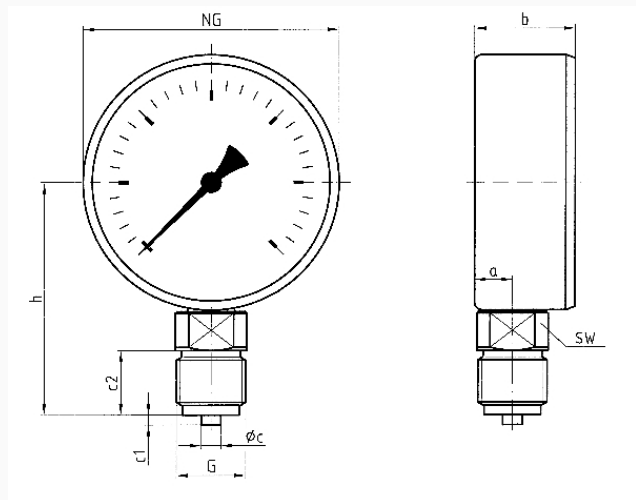

Degree of protection

IP 32 (EN 60529)

Connection

Brass, bottom

Measuring element

Bourdon tube, Copper alloy
 ≤ 60 bar: "C" type tube
> 60 bar: helical tube

movement

Brass

Dial
 NG 100
 Plastic, white
 D201
 black

Scale
 D201

Pointer
 NG 100
 Plastic, black

Options

- Panel mounting bezel
- 3-hole fixing, panel mounting bezel
- throttle screw
- Reference pointer
- special scales
- other process connections

Housing
 Sheet steel, black

push on bezel
 NG 100

window
 NG 100
 Plastic, clipped in, with adjustable red reference pointer

Technical Drawings

NG 80/100 – bottom connection

Dimensions (mm)

NG	a	b	Øc	c1	c2	G	h	SW
80	11,7	31	6	3	20	G½B	72	14
100	11	29,5	6	3	20	G½B	82	14