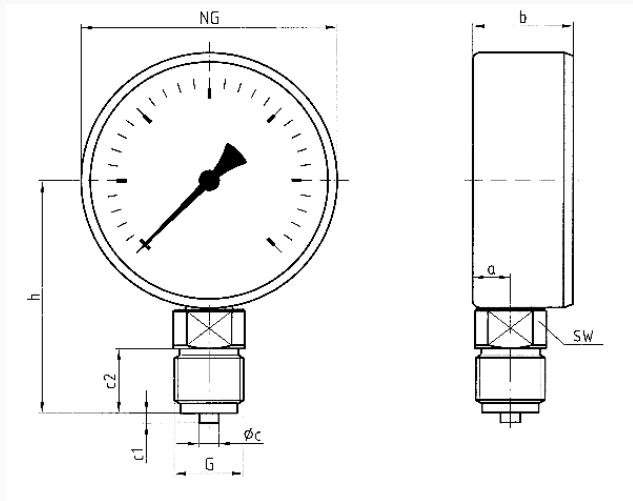

Temperature performance

Indication error when the temperature of the measuring system deviates from the normal temperature of 20 °C:
at rising temperature approx. ± 0.4 %/10 K
falling temperature approx. ± 0.4 %/10 K
of full scale value

Degree of protection

IP 32 (EN 60529)

Connection

Brass, bottom

Measuring element

Bourdon tube, Copper alloy
 ≤ 60 bar: "C" type tube
> 60 bar: helical tube

movement

Brass

Dial
 NG 100
 Plastic, white
 D201
 black

Scale
 D201

Pointer
 NG 100
 Plastic, black

Housing
 Sheet steel, black

push on bezel
 NG 100

window
 NG 100
 Plastic, clipped in, with adjustable red reference pointer

Options

- Panel mounting bezel
- 3-hole fixing, panel mounting bezel
- throttle screw
- Reference pointer
- special scales
- other process connections

Technical Drawings

NG 80/100 – bottom connection

Dimensions (mm)