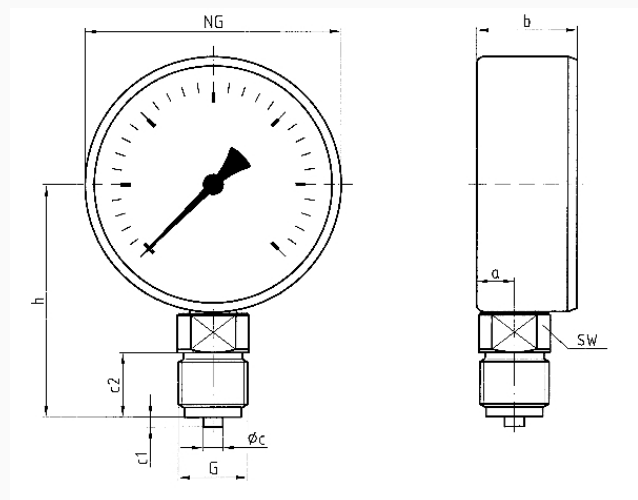

Degree of protection

IP 32 (EN 60529)

Connection

Brass, bottom

Measuring element

Bourdon tube, Copper alloy
 ≤ 60 bar: "C" type tube
> 60 bar: helical tube

movement

Brass

Dial
 NG 100
 Plastic, white
 D201
 black

Scale
 D201

Pointer
 NG 100
 Plastic, black

Options

- Panel mounting bezel
- 3-hole fixing, panel mounting bezel
- throttle screw
- Reference pointer
- special scales
- other process connections

Housing
 Sheet steel, black

push on bezel
 NG 100

window
 NG 100
 Plastic, clipped in, with adjustable red reference pointer

Technical Drawings

NG 80/100 – bottom connection

Dimensions (mm)

NG	a	b	øc	c1	c2	G	h	SW
80	11,7	31	6	3	20	G½B	72	14
100	11	29,5	6	3	20	G½B	82	14