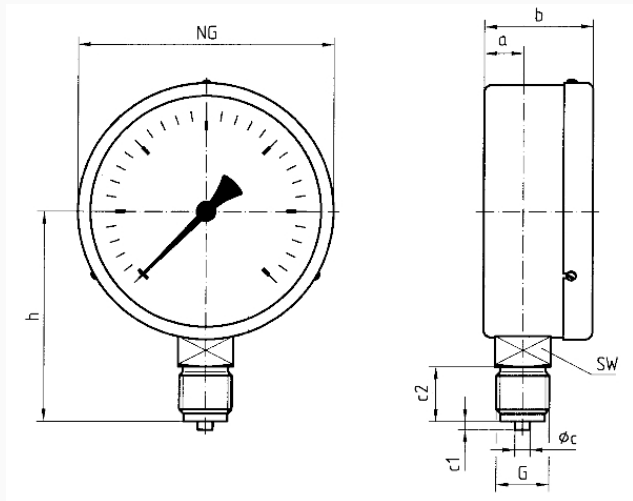

Degree of protection

IP 32 (EN 60529)

Connection

Brass, bottom

Measuring element

Bourdon tube, Copper alloy
 ≤ 60 bar: "C" type tube
> 60 bar: helical tube

movement

Brass

Dial
 NG 160
 Aluminium, white
 D201
 black

Scale
 D201

Pointer
 NG 160
 Aluminium, black

Housing
 Sheet steel, black

push on bezel
 NG 160
 Sheet steel, black

window
 NG 160
 Instrument glass, with adjustable red reference pointer

Options

- Panel mounting bezel
- 3-hole fixing, panel mounting bezel
- throttle screw
- Reference pointer
- special scales
- other process connections

Technical Drawings

NG 160 – bottom connection, with push on bezel

Dimensions (mm)

NG	a	b	Øc	c1	c2	G	h	SW
160	15,5	50	6	3	20	G½B	116	22

Versions

Range	Mounting type	Type		Part number
-1/+0 bar	direct	RF160 D201	<input checked="" type="radio"/>	85251201

- in-stock items
- Non-stock items