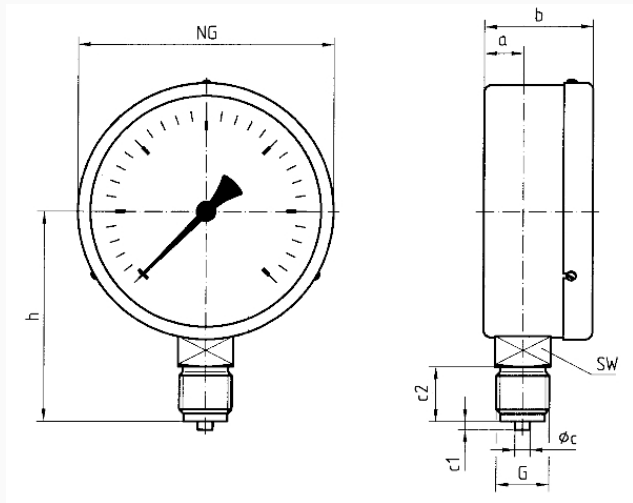

Degree of protection

IP 32 (EN 60529)

Connection

Brass, bottom

Measuring element

Bourdon tube, Copper alloy
 ≤ 60 bar: "C" type tube
> 60 bar: helical tube

movement

Brass

Dial
 NG 160
 Aluminium, white
 D201
 black

Scale
 D201

Pointer
 NG 160
 Aluminium, black

Housing
 Sheet steel, black

push on bezel
 NG 160
 Sheet steel, black

window
 NG 160
 Instrument glass, with adjustable red reference pointer

Options

- Panel mounting bezel
- 3-hole fixing, panel mounting bezel
- throttle screw
- Reference pointer
- special scales
- other process connections

Technical Drawings

NG 160 – bottom connection, with push on bezel

Dimensions (mm)

NG	a	b	Øc	c1	c2	G	h	SW
160	15,5	50	6	3	20	G½B	116	22

Versions

Range	Mounting type	Type		Part number
0/1 bar	direct	RF160 D201	<input checked="" type="radio"/>	85260201

- in-stock items
- Non-stock items