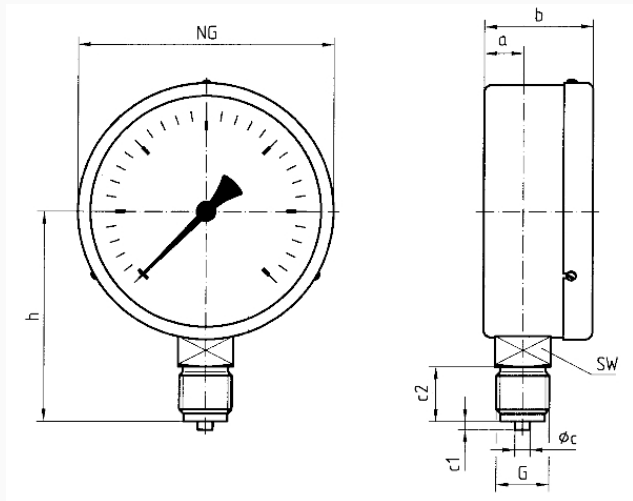

Degree of protection

IP 32 (EN 60529)

Connection

Brass, bottom

Measuring element

Bourdon tube, Copper alloy
 ≤ 60 bar: "C" type tube
> 60 bar: helical tube

movement

Brass

Dial
 NG 160
 Aluminium, white
 D201
 black

Scale
 D201

Pointer
 NG 160
 Aluminium, black

Housing
 Sheet steel, black

push on bezel
 NG 160
 Sheet steel, black

window
 NG 160
 Instrument glass, with adjustable red reference pointer

Options

- Panel mounting bezel
- 3-hole fixing, panel mounting bezel
- throttle screw
- Reference pointer
- special scales
- other process connections

Technical Drawings

NG 160 – bottom connection, with push on bezel

Dimensions (mm)

NG	a	b	Øc	c1	c2	G	h	SW
160	15,5	50	6	3	20	G½B	116	22

Versions

Range	Mounting type	Type		Part number
0/2.5 bar	direct	RF160 D201	<input checked="" type="radio"/>	85262201

- in-stock items
- Non-stock items