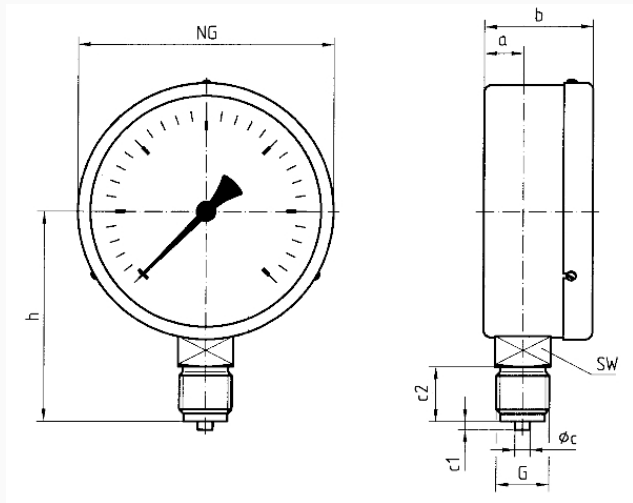

Degree of protection

IP 32 (EN 60529)

Connection

Brass, bottom

Measuring element

Bourdon tube, Copper alloy
 ≤ 60 bar: "C" type tube
> 60 bar: helical tube

movement

Brass

Dial
 NG 160
 Aluminium, white
 D201
 black

Scale
 D201

Pointer
 NG 160
 Aluminium, black

Housing
 Sheet steel, black

push on bezel
 NG 160
 Sheet steel, black

window
 NG 160
 Instrument glass, with adjustable red reference pointer

Options

- Panel mounting bezel
- 3-hole fixing, panel mounting bezel
- throttle screw
- Reference pointer
- special scales
- other process connections

Technical Drawings

NG 160 – bottom connection, with push on bezel

Dimensions (mm)

NG	a	b	Øc	c1	c2	G	h	SW
160	15,5	50	6	3	20	G½B	116	22

Versions

Range	Mounting type	Type		Part number
0/4 bar	direct	RF160 D201	<input checked="" type="radio"/>	85263201

- in-stock items
- Non-stock items