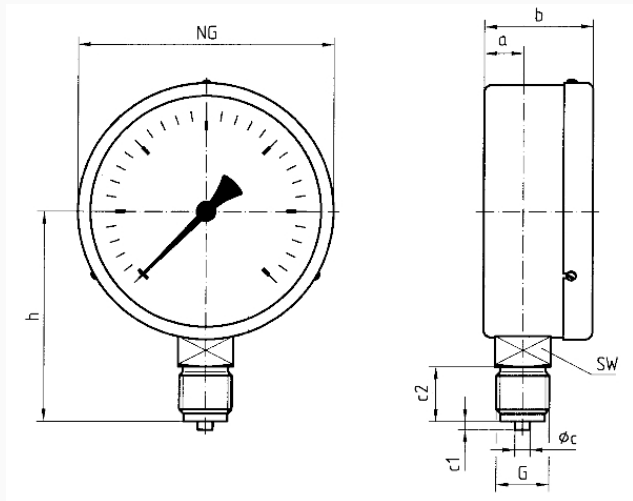

Degree of protection

IP 32 (EN 60529)

Connection

Brass, bottom

Measuring element

Bourdon tube, Copper alloy
 ≤ 60 bar: "C" type tube
> 60 bar: helical tube

movement

Brass

Dial
 NG 160
 Aluminium, white
 D201
 black

Scale
 D201

Pointer
 NG 160
 Aluminium, black

Housing
 Sheet steel, black

push on bezel
 NG 160
 Sheet steel, black

window
 NG 160
 Instrument glass, with adjustable red reference pointer

Options

- Panel mounting bezel
- 3-hole fixing, panel mounting bezel
- throttle screw
- Reference pointer
- special scales
- other process connections

Technical Drawings

NG 160 – bottom connection, with push on bezel

Dimensions (mm)

NG	a	b	Øc	c1	c2	G	h	SW
160	15,5	50	6	3	20	G½B	116	22

Versions

Range	Mounting type	Type		Part number
0/6 bar	direct	RF160 D201	<input checked="" type="radio"/>	85264201

- in-stock items
- Non-stock items