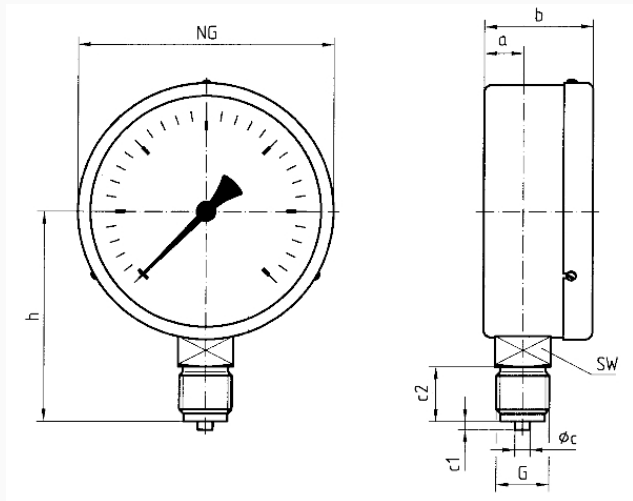

Degree of protection

IP 32 (EN 60529)

Connection

Brass, bottom

Measuring element

Bourdon tube, Copper alloy
 ≤ 60 bar: "C" type tube
> 60 bar: helical tube

movement

Brass

Dial
 NG 160
 Aluminium, white
 D201
 black

Scale
 D201

Pointer
 NG 160
 Aluminium, black

Housing
 Sheet steel, black

push on bezel
 NG 160
 Sheet steel, black

window
 NG 160
 Instrument glass, with adjustable red reference pointer

Options

- Panel mounting bezel
- 3-hole fixing, panel mounting bezel
- throttle screw
- Reference pointer
- special scales
- other process connections

Technical Drawings

NG 160 – bottom connection, with push on bezel

Dimensions (mm)

NG	a	b	Øc	c1	c2	G	h	SW
160	15,5	50	6	3	20	G½B	116	22

Versions

Range	Mounting type	Type		Part number
0/40 bar	direct	RF160 D201	<input checked="" type="radio"/>	85268201

- in-stock items
- Non-stock items