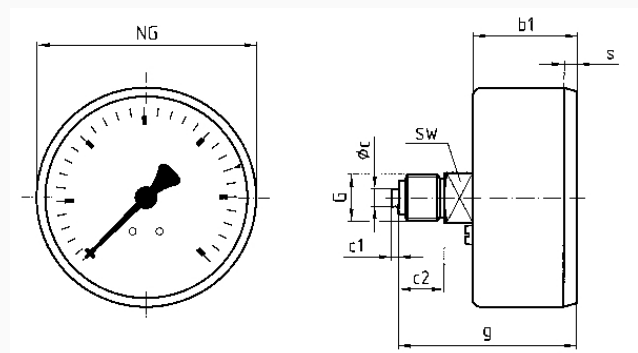

Degree of protection
IP 32 (EN 60529)

Connection
Brass, centre back

Measuring element
Bourdon tube, Copper alloy
 ≤ 60 bar: "C" type tube
> 60 bar: helical tube

movement
Brass

Dial
 NG 40
 Plastic, white
 D211
 black

Scale
 D211

Pointer
 NG 40
 Plastic, black

Housing
 Sheet steel, black

push on bezel
 NG 40

window
 NG 40
 Plastic, clipped in

Options

- Panel mounting bezel
- 3-hole fixing, panel mounting bezel
- throttle screw
- Reference pointer
- special scales
- other process connections

Technical Drawings

NG 40/50/63 – centre back connection

Dimensions (mm)

NG	b1	Øc	c1	c2	g	G	s	SW
40	25	4	2	10	41,5	G ¹ / ₈ B	3	12
50	26	5	2	13	47	G ¹ / ₄ B	3,8	14
63	29,4	5	2	13	50,4	G ¹ / ₄ B	3,7	14

Versions